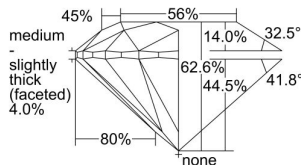

GIA®

FACSIMILE

GIA REPORT 7433275153

Verify this report at GIA.edu

GIA NATURAL DIAMOND DOSSIER®

May 11, 2022
GIA Report Number **7433275153**
Shape and Cutting Style ..... **Round Brilliant**
Measurements ..... **4.78 - 4.82 x 3.00 mm**

GRADING RESULTS

Carat Weight ..... **0.42 carat**
Color Grade ..... **G**
Clarity Grade **VS1**
Cut Grade ..... **Excellent**

ADDITIONAL GRADING INFORMATION

Polish ..... **Excellent**
Symmetry ..... **Excellent**
Fluorescence ..... **None**
Clarity Characteristics..... **Crystal, Cloud, Needle, Pinpoint**
Inscription(s): **GIA 7433275153**

PROPORTIONS

Profile to actual proportions

GRADING SCALES

GIA COLOR SCALE	GIA CLARITY SCALE	GIA CUT SCALE	
D	FLAWLESS	EXCELLENT	
E	INTERNALLY FLAWLESS		
F		VVS₁	VERY GOOD
G	VVS₂		
H	VS₁	GOOD	
I	VS₂		
J	SI₁	FAIR	
K	SI₂		
L	I₁	POOR	
M	I₂		
N	I₃		
O			
P			
Q			
R			
S			
T			
U			
V			
W			
X			
Y			
Z