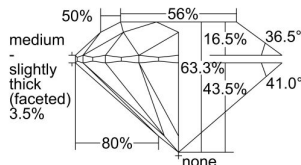

GIA®

FACSIMILE

GIA REPORT 7431674884

Verify this report at GIA.edu

GIA NATURAL DIAMOND DOSSIER®

June 13, 2022
GIA Report Number **7431674884**
Shape and Cutting Style ..... **Round Brilliant**
Measurements ..... **5.20 - 5.24 x 3.31 mm**

GRADING RESULTS

Carat Weight ..... **0.55 carat**
Color Grade ..... **K**
Clarity Grade **S12**
Cut Grade ..... **Excellent**

ADDITIONAL GRADING INFORMATION

Polish ..... **Excellent**
Symmetry ..... **Excellent**
Fluorescence ..... **Faint**
Clarity Characteristics..... **Crystal, Cloud**
Inscription(s): **GIA 7431674884**

PROPORTIONS

Profile to actual proportions

GRADING SCALES

GIA COLOR SCALE	GIA CLARITY SCALE	GIA CUT SCALE	
D	FLAWLESS	EXCELLENT	
E	INTERNALLY FLAWLESS		
F		VVS₁	VERY GOOD
G	VVS₂		
H	VS₁	GOOD	
I	VS₂		
J	S1₁	FAIR	
K	S1₂		
L	I₁	POOR	
M	I₂		
N	I₃		
O			
P			
Q			
R			
S			
T			
U			
V			
W			
X			
Y			
Z