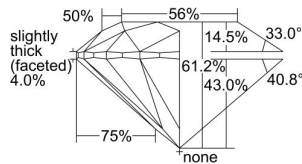

GIA®

FACSIMILE

GIA REPORT

7431588136

Verify this report at GIA.edu

GIA NATURAL DIAMOND DOSSIER®

June 01, 2022
GIA Report Number **7431588136**
Shape and Cutting Style ..... **Round Brilliant**
Measurements ..... **6.20 - 6.21 x 3.80 mm**

GRADING RESULTS

Carat Weight ..... **0.90 carat**
Color Grade ..... **E**
Clarity Grade **VS1**
Cut Grade ..... **Excellent**

ADDITIONAL GRADING INFORMATION

Polish ..... **Excellent**
Symmetry ..... **Excellent**
Fluorescence ..... **Faint**
Clarity Characteristics..... **Crystal, Pinpoint**
Inscription(s): **GIA 7431588136**

PROPORTIONS

Profile to actual proportions

GRADING SCALES

GIA COLOR SCALE	GIA CLARITY SCALE	GIA CUT SCALE	
D	FLAWLESS	EXCELLENT	
E	INTERNALLY FLAWLESS		
F		VVS₁	VERY GOOD
G	VVS₂		
H	VS₁	GOOD	
I	VS₂		
J	SI₁	FAIR	
K	SI₂		
L	I₁	POOR	
M			
N			
O	I₂		
P			
Q	I₃		
R			
S			
T			
U			
V			
W			
X			
Y			
Z