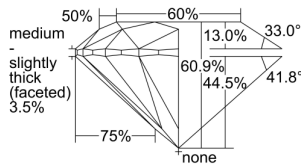

GIA®

FACSIMILE

GIA REPORT 7431522335

Verify this report at GIA.edu

GIA NATURAL DIAMOND DOSSIER®

May 25, 2022
GIA Report Number 7431522335
Shape and Cutting Style ..... Round Brilliant
Measurements ..... 3.67 - 3.71 x 2.25 mm

GRADING RESULTS

Carat Weight ..... 0.18 carat
Color Grade ..... F
Clarity Grade VS1
Cut Grade ..... Excellent

ADDITIONAL GRADING INFORMATION

Polish ..... Excellent
Symmetry ..... Excellent
Fluorescence ..... None
Clarity Characteristics ..... Cloud, Cavity
Inscription(s): GIA 7431522335

PROPORTIONS

Profile to actual proportions

GRADING SCALES

GIA COLOR SCALE	GIA CLARITY SCALE	GIA CUT SCALE	
D	FLAWLESS	EXCELLENT	
E	INTERNALLY FLAWLESS		
F		VVS₁	VERY GOOD
G	VVS₂		
H	VS₁	GOOD	
I	VS₂		
J	SI₁	FAIR	
K	SI₂		
L	I₁	POOR	
M	I₂		
N	I₃		
O			
P			
Q			
R			
S			
T			
U			
V			
W			
X			
Y			
Z