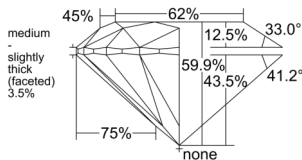

GIA®

FACSIMILE

GIA REPORT 7431491889

Verify this report at GIA.edu

GIA NATURAL DIAMOND DOSSIER®

April 07, 2025
GIA Report Number **7431491889**
Shape and Cutting Style ..... **Round Brilliant**
Measurements ..... **5.98 - 6.05 x 3.60 mm**

GRADING RESULTS

Carat Weight ..... **0.80 carat**
Color Grade ..... **K**
Clarity Grade **VVS2**
Cut Grade ..... **Excellent**

ADDITIONAL GRADING INFORMATION

Polish ..... **Excellent**
Symmetry ..... **Very Good**
Fluorescence ..... **None**
Clarity Characteristics..... **Needle, Pinpoint**
Inscription(s): **GIA 7431491889**

PROPORTIONS

Profile to actual proportions

GRADING SCALES

GIA COLOR SCALE	GIA CLARITY SCALE	GIA CUT SCALE	
D	FLAWLESS	EXCELLENT	
E	INTERNALLY FLAWLESS		
F		VVS₁	VERY GOOD
G	VVS₂		
H	VS₁	GOOD	
I	VS₂		
J	SI₁	FAIR	
K	SI₂		
L	I₁	POOR	
M	I₂		
N	I₃		
O			
P			
Q			
R			
S			
T			
U			
V			
W			
X			
Y			
Z