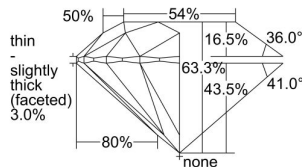

GIA®

FACSIMILE

GIA REPORT 7431083822

Verify this report at GIA.edu

GIA NATURAL DIAMOND DOSSIER®

April 16, 2022
GIA Report Number **7431083822**
Shape and Cutting Style ..... **Round Brilliant**
Measurements ..... **5.17 - 5.20 x 3.28 mm**

GRADING RESULTS

Carat Weight ..... **0.54 carat**
Color Grade ..... **F**
Clarity Grade **VS2**
Cut Grade ..... **Excellent**

ADDITIONAL GRADING INFORMATION

Polish ..... **Excellent**
Symmetry ..... **Excellent**
Fluorescence ..... **Faint**
Clarity Characteristics ..... **Crystal**
Inscription(s): **GIA 7431083822**

PROPORTIONS

Profile to actual proportions

GRADING SCALES

GIA COLOR SCALE	GIA CLARITY SCALE	GIA CUT SCALE	
D	FLAWLESS	EXCELLENT	
E	INTERNALLY FLAWLESS		
F		VVS₁	VERY GOOD
G	VVS₂		
H	VS₁	GOOD	
I	VS₂		
J	SI₁	FAIR	
K	SI₂		
L	I₁	POOR	
M	I₂		
N	I₃		
O			
P			
Q			
R			
S			
T			
U			
V			
W			
X			
Y			
Z