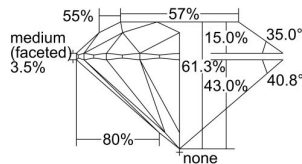

GIA®

FACSIMILE

GIA REPORT

7428578719

Verify this report at GIA.edu

GIA NATURAL DIAMOND DOSSIER®

March 04, 2022

GIA Report Number **7428578719**

Shape and Cutting Style ..... **Round Brilliant**

Measurements ..... **5.14 - 5.17 x 3.16 mm**

GRADING RESULTS

Carat Weight ..... **0.51 carat**

Color Grade ..... **G**

Clarity Grade **VVS1**

Cut Grade ..... **Excellent**

ADDITIONAL GRADING INFORMATION

Polish ..... **Excellent**

Symmetry ..... **Excellent**

Fluorescence ..... **None**

Clarity Characteristics..... **Pinpoint, Cloud, Feather**

Inscription(s): **GIA 7428578719**

PROPORTIONS

Profile to actual proportions

GRADING SCALES

GIA
COLOR
SCALE

COLORESS	D
	E
	F
	G
	H
	I
	J
NEAR COLORESS	K
	L
FANIT	M
	N
	O
	P
VERY LIGHT	Q
	R
	S
	T
	U
	V
	W
	X
	Y
LIGHT	Z

GIA
CLARITY
SCALE

	FLAWLESS
	INTERNALLY FLAWLESS
VERY VERY SLIGHTLY INCLUDED	VVS₁
	VVS₂
VERY SLIGHTLY INCLUDED	VS₁
	VS₂
SLIGHTLY INCLUDED	SI₁
	SI₂
	I₁
	I₂
INCLUDED	I₃

GIA
CUT
SCALE

	EXCELLENT
	VERY GOOD
	GOOD
	FAIR
	POOR