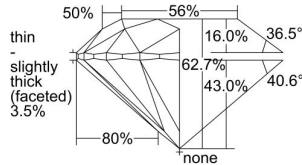

GIA®

FACSIMILE

GIA REPORT

7428030639

Verify this report at GIA.edu

GIA NATURAL DIAMOND DOSSIER®

January 24, 2022
GIA Report Number **7428030639**
Shape and Cutting Style ..... **Round Brilliant**
Measurements ..... **5.35 - 5.38 x 3.36 mm**

GRADING RESULTS

Carat Weight ..... **0.60 carat**
Color Grade ..... **H**
Clarity Grade **VVS2**
Cut Grade ..... **Excellent**

ADDITIONAL GRADING INFORMATION

Polish ..... **Excellent**
Symmetry ..... **Very Good**
Fluorescence ..... **Medium Blue**
Clarity Characteristics..... **Pinpoint, Needle, Indented Natural, Natural**

Inscription(s): GIA 7428030639

PROPORTIONS

Profile to actual proportions

GRADING SCALES

GIA COLOR SCALE

COLORLESS	D
	E
	F
	G
	H
	I
	J
NEAR COLORLESS	K
	L
	M
	N
	O
	P
	Q
	R
	S
	T
	U
	V
	W
	X
	Y
	Z

GIA CLARITY SCALE

FLAWLESS	VERY VERY SLIGHTLY INCLUDED	VVS₁	VVS₂	VS₁	VS₂	SI₁	SI₂	I₁	I₂	I₃	
											INTERNALLY FLAWLESS

GIA CUT SCALE

EXCELLENT
VERY GOOD
GOOD
FAIR
POOR