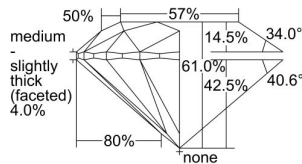

GIA®

FACSIMILE

GIA REPORT

7428014252

Verify this report at GIA.edu

GIA NATURAL DIAMOND DOSSIER®

January 19, 2022
GIA Report Number **7428014252**
Shape and Cutting Style ..... **Round Brilliant**
Measurements ..... **5.32 - 5.35 x 3.26 mm**

GRADING RESULTS

Carat Weight ..... **0.57 carat**
Color Grade ..... **I**
Clarity Grade **S11**
Cut Grade ..... **Excellent**

ADDITIONAL GRADING INFORMATION

Polish ..... **Excellent**
Symmetry ..... **Excellent**
Fluorescence ..... **None**
Clarity Characteristics ..... **Crystal**
Inscription(s): **GIA 7428014252**

PROPORTIONS

Profile to actual proportions

GRADING SCALES

GIA COLOR SCALE

COLOURESS	D
	E
	F
	G
	H
	I
	J
NEAR COLOURESS	K
	L
FANIT	M
	N
	O
	P
	R
VERY LIGHT	S
	T
	U
	V
	W
	X
	Y
LIGHT	Z

GIA CLARITY SCALE

FLAWLESS	VERY VERY SLIGHTLY INCLUDED	VVS₁	VVS₂		
				VS₁	VS₂
INTERNALLY FLAWLESS	SLIGHTLY INCLUDED	SI₁	SI₂		
				I₁	I₂
FLAWLESS	INCLUDED	I₃			

GIA CUT SCALE

EXCELLENT
VERY GOOD
GOOD
FAIR
POOR