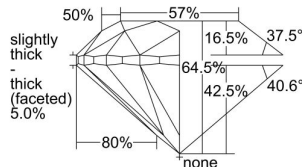

GIA®

FACSIMILE

GIA REPORT

7426303838

Verify this report at GIA.edu

GIA NATURAL DIAMOND DOSSIER®

February 12, 2022

GIA Report Number **7426303838**

Shape and Cutting Style ..... **Round Brilliant**

Measurements ..... **4.57 - 4.62 x 2.96 mm**

GRADING RESULTS

Carat Weight ..... **0.40 carat**

Color Grade ..... **J**

Clarity Grade **S11**

Cut Grade ..... **Very Good**

ADDITIONAL GRADING INFORMATION

Polish ..... **Excellent**

Symmetry ..... **Very Good**

Fluorescence ..... **Strong Blue**

Clarity Characteristics ..... **Crystal**

Inscription(s): **GIA 7426303838**

PROPORTIONS

Profile to actual proportions

GRADING SCALES

GIA COLOR SCALE

COLOURESS	D
	E
	F
	G
	H
	I
	J
NEAR COLOURESS	K
	L
FAIN	M
	N
	O
	P
VERY LIGHT	Q
	R
	S
	T
	U
	V
	W
	X
	Y
LIGHT	Z

GIA CLARITY SCALE

VERY VERY SLIGHTLY INCLUDED	FLAWLESS
	INTERNALLY FLAWLESS
VERY SLIGHTLY INCLUDED	VVS₁
	VVS₂
SLIGHTLY INCLUDED	VS₁
	VS₂
INCLUDED	I₁
	I₂
	I₃

GIA CUT SCALE

EXCELLENT
VERY GOOD
GOOD
FAIR
POOR