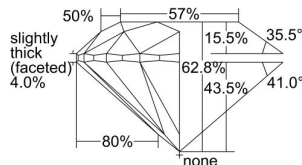

GIA®

FACSIMILE

GIA REPORT

7426073655

Verify this report at GIA.edu

GIA NATURAL DIAMOND DOSSIER®

January 27, 2022
GIA Report Number **7426073655**
Shape and Cutting Style ..... **Round Brilliant**
Measurements ..... **5.20 - 5.23 x 3.27 mm**

GRADING RESULTS

Carat Weight ..... **0.55 carat**
Color Grade ..... **L**
Clarity Grade **VS1**
Cut Grade ..... **Excellent**

ADDITIONAL GRADING INFORMATION

Polish ..... **Excellent**
Symmetry ..... **Excellent**
Fluorescence ..... **Faint**
Clarity Characteristics..... **Cloud, Pinpoint**
Inscription(s): **GIA 7426073655**

PROPORTIONS

Profile to actual proportions