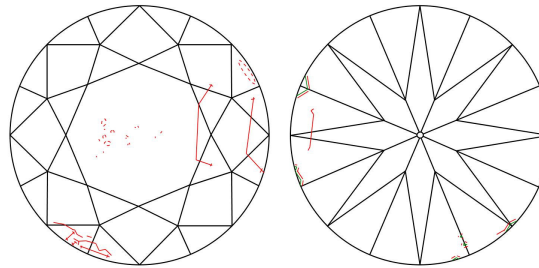

GIA NATURAL DIAMOND GRADING REPORT

February 01, 2022  
 GIA Report Number ..... 7423071572  
 Shape and Cutting Style ..... Round Brilliant  
 Measurements ..... 6.33 - 6.35 x 3.93 mm

GRADING RESULTS

Carat Weight ..... 1.00 carat  
 Color Grade ..... H  
 Clarity Grade ..... SI2  
 Cut Grade ..... Very Good

PROPORTIONS

Profile to actual proportions

CLARITY CHARACTERISTICS

KEY TO SYMBOLS\*

- Cloud
- Twinning Wisp
- Feather
- Needle
- Indented Natural

\* Red symbols denote internal characteristics (inclusions). Green or black symbols denote external characteristics (blemishes). Diagram is an approximate representation of the diamond, and symbols shown indicate type, position, and approximate size of clarity characteristics. All clarity characteristics may not be shown. Details of finish are not shown.