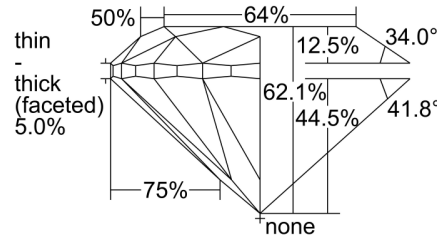

GIA NATURAL DIAMOND GRADING REPORT

February 01, 2022  
 GIA Report Number ..... 7423071572  
 Shape and Cutting Style ..... Round Brilliant  
 Measurements ..... 6.33 - 6.35 x 3.93 mm

GRADING RESULTS

Carat Weight ..... 1.00 carat  
 Color Grade ..... H  
 Clarity Grade ..... SI2  
 Cut Grade ..... Very Good

PROPORTIONS

Profile to actual proportions

CLARITY CHARACTERISTICS

KEY TO SYMBOLS\*

- Cloud
- Twinning Wisp
- Feather
- Needle
- Indented Natural

\* Red symbols denote internal characteristics (inclusions). Green or black symbols denote external characteristics (blemishes). Diagram is an approximate representation of the diamond, and symbols shown indicate type, position, and approximate size of clarity characteristics. All clarity characteristics may not be shown. Details of finish are not shown.