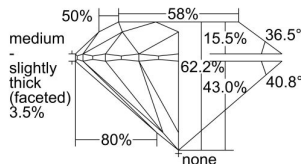

GIA®

FACSIMILE

GIA REPORT 7422813871

Verify this report at GIA.edu

GIA NATURAL DIAMOND DOSSIER®

March 30, 2022
GIA Report Number **7422813871**
Shape and Cutting Style ..... **Round Brilliant**
Measurements ..... **5.14 - 5.17 x 3.21 mm**

GRADING RESULTS

Carat Weight ..... **0.53 carat**
Color Grade ..... **I**
Clarity Grade **VS1**
Cut Grade ..... **Excellent**

ADDITIONAL GRADING INFORMATION

Polish ..... **Excellent**
Symmetry ..... **Excellent**
Fluorescence ..... **Faint**
Clarity Characteristics..... **Crystal, Feather, Cloud, Needle**
Inscription(s): **GIA 7422813871**

PROPORTIONS

Profile to actual proportions