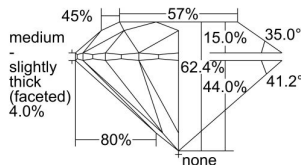

GIA®

FACSIMILE

GIA REPORT 7418594009

Verify this report at GIA.edu

GIA NATURAL DIAMOND DOSSIER®

December 14, 2021
GIA Report Number **7418594009**
Shape and Cutting Style ..... **Round Brilliant**
Measurements ..... **5.06 - 5.10 x 3.17 mm**

GRADING RESULTS

Carat Weight ..... **0.50 carat**
Color Grade ..... **M**
Clarity Grade **VS2**
Cut Grade ..... **Excellent**

ADDITIONAL GRADING INFORMATION

Polish ..... **Excellent**
Symmetry ..... **Excellent**
Fluorescence ..... **None**
Clarity Characteristics ..... **Crystal**
Inscription(s): **GIA 7418594009**

PROPORTIONS

Profile to actual proportions