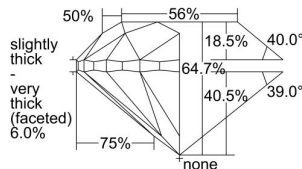

GIA®

FACSIMILE

GIA REPORT 7418014381

Verify this report at GIA.edu

GIA NATURAL DIAMOND DOSSIER®

November 30, 2021
GIA Report Number 7418014381
Shape and Cutting Style ..... Round Brilliant
Measurements ..... 4.88 - 4.93 x 3.17 mm

GRADING RESULTS

Carat Weight ..... 0.50 carat
Color Grade ..... M
Clarity Grade S11
Cut Grade ..... Good

ADDITIONAL GRADING INFORMATION

Polish ..... Excellent
Symmetry ..... Very Good
Fluorescence ..... Faint
Clarity Characteristics ..... Crystal
Inscription(s): GIA 7418014381

PROPORTIONS

Profile to actual proportions

GRADING SCALES

GIA COLOR SCALE	GIA CLARITY SCALE	GIA CUT SCALE	
D	FLAWLESS	EXCELLENT	
E	INTERNALLY FLAWLESS		
F		VVS₁	VERY GOOD
G	VVS₂		
H	VS₁	GOOD	
I	VS₂		
J	S1₁	FAIR	
K	S1₂		
L	I₁	POOR	
M	I₂		
N	I₃		
O			
P			
Q			
R			
S			
T			
U			
V			
W			
X			
Y			
Z