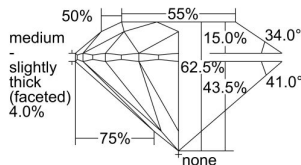

GIA®

FACSIMILE

GIA REPORT 7416958553

Verify this report at GIA.edu

GIA NATURAL DIAMOND DOSSIER®

January 13, 2022
GIA Report Number **7416958553**
Shape and Cutting Style ..... **Round Brilliant**
Measurements ..... **5.04 - 5.09 x 3.17 mm**

GRADING RESULTS

Carat Weight ..... **0.50 carat**
Color Grade ..... **D**
Clarity Grade **S11**
Cut Grade ..... **Excellent**

ADDITIONAL GRADING INFORMATION

Polish ..... **Excellent**
Symmetry ..... **Very Good**
Fluorescence ..... **None**
Clarity Characteristics..... **Cloud, Crystal, Indented Natural**
Inscription(s): **GIA 7416958553**

PROPORTIONS

Profile to actual proportions