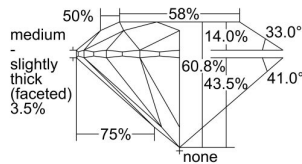

GIA®

FACSIMILE

GIA REPORT 7416494792

Verify this report at GIA.edu

GIA NATURAL DIAMOND DOSSIER®

December 06, 2021
GIA Report Number **7416494792**
Shape and Cutting Style ..... **Round Brilliant**
Measurements ..... **5.13 - 5.15 x 3.13 mm**

GRADING RESULTS

Carat Weight ..... **0.50 carat**
Color Grade ..... **I**
Clarity Grade **VS2**
Cut Grade ..... **Excellent**

ADDITIONAL GRADING INFORMATION

Polish ..... **Excellent**
Symmetry ..... **Excellent**
Fluorescence ..... **None**
Clarity Characteristics..... **Cavity, Twinning Wisp, Crystal**
Inscription(s): **GIA 7416494792**

PROPORTIONS

Profile to actual proportions

GRADING SCALES

GIA COLOR SCALE	GIA CLARITY SCALE	GIA CUT SCALE	
D	FLAWLESS	EXCELLENT	
E	INTERNALLY FLAWLESS		
F		VVS₁	VERY GOOD
G	VVS₂		
H	VS₁	GOOD	
I	VS₂		
J	SI₁	FAIR	
K	SI₂		
L	I₁	POOR	
M	I₂		
N	I₃		
O			
P			
Q			
R			
S			
T			
U			
V			
W			
X			
Y			
Z