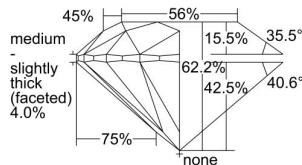

GIA®

FACSIMILE

GIA REPORT

7416420860

Verify this report at GIA.edu

GIA NATURAL DIAMOND DOSSIER®

November 29, 2021
GIA Report Number 7416420860
Shape and Cutting Style ..... Round Brilliant
Measurements ..... 5.43 - 5.45 x 3.38 mm

GRADING RESULTS

Carat Weight ..... 0.62 carat
Color Grade ..... G
Clarity Grade VS1
Cut Grade ..... Excellent

ADDITIONAL GRADING INFORMATION

Polish ..... Excellent
Symmetry ..... Excellent
Fluorescence ..... None
Clarity Characteristics ..... Cloud
Inscription(s): GIA 7416420860

PROPORTIONS

Profile to actual proportions

GRADING SCALES

GIA COLOR SCALE

COLORLESS	D
	E
	F
	G
	H
	I
	J
NEAR COLORLESS	K
	L
Faint	M
	N
	O
	P
	Q
	R
	S
	T
	U
	V
	W
	X
	Y
Light	Z

GIA CLARITY SCALE

FLAWLESS	VERY VERY SLIGHTLY INCLUDED	VVS₁	
			VVS₂
INTERNALLY FLAWLESS	VERY SLIGHTLY INCLUDED	VS₁	
		VS₂	
SLIGHTLY INCLUDED	SLIGHTLY INCLUDED	SI₁	
		SI₂	
INCLUDED	INCLUDED	I₁	
		I₂	
		I₃	

GIA CUT SCALE

EXCELLENT	VERY GOOD	GOOD	FAIR	POOR