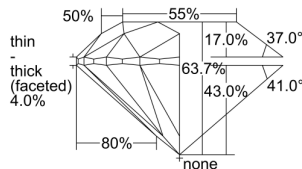

GIA®

FACSIMILE

GIA REPORT

7416151651

Verify this report at GIA.edu

GIA NATURAL DIAMOND DOSSIER®

November 10, 2021
GIA Report Number 7416151651
Shape and Cutting Style ..... Round Brilliant
Measurements ..... 3.91 - 3.93 x 2.50 mm

GRADING RESULTS

Carat Weight ..... 0.24 carat
Color Grade ..... G
Clarity Grade SI2
Cut Grade ..... Very Good

ADDITIONAL GRADING INFORMATION

Polish ..... Very Good
Symmetry ..... Good
Fluorescence ..... None
Clarity Characteristics ..... Cloud
Inscription(s): GIA 7416151651

PROPORTIONS

Profile to actual proportions

GRADING SCALES

GIA COLOR SCALE	GIA CLARITY SCALE	GIA CUT SCALE	
D	FLAWLESS	EXCELLENT	
E	INTERNALLY FLAWLESS		
F		VVS₁	VERY GOOD
G	VVS₂		
H	VS₁	GOOD	
I	VS₂		
J	SI₁	FAIR	
K	SI₂		
L	I₁	POOR	
M	I₂		
N	I₃		
O			
P			
Q			
R			
S			
T			
U			
V			
W			
X			
Y			
Z