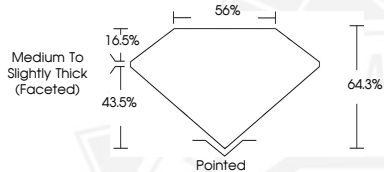

November 22, 2025
IGI Report Number **741597171**
PEAR BRILLIANT
NATURAL DIAMOND
7.58 X 4.98 X 3.20 MM
Carat Weight **0.73 CARAT**
Color Grade **E**
Clarity Grade **SI 2**
Cut Grade **VERY GOOD**
Polish **EXCELLENT**
Symmetry **VERY GOOD**
Fluorescence **NONE**
Inscription(s) **(IGI) 741597171**

November 22, 2025
IGI Report Number **741597171**
PEAR BRILLIANT
NATURAL DIAMOND
7.58 X 4.98 X 3.20 MM
Carat Weight **0.73 CARAT**
Color Grade **E**
Clarity Grade **SI 2**
Cut Grade **VERY GOOD**
Polish **EXCELLENT**
Symmetry **VERY GOOD**
Fluorescence **NONE**
Inscription(s) **(IGI) 741597171**