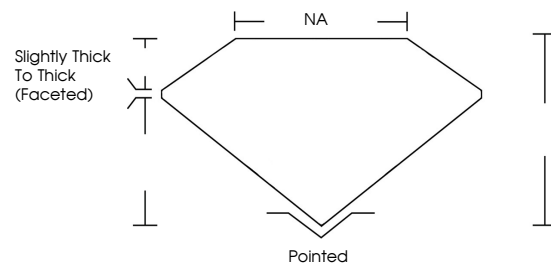

ELECTRONIC COPY

741595347
Report verification at igi.org

DIAMOND REPORT

January 13, 2026
IGI Report Number **741595347**
Description **NATURAL DIAMOND**
Shape and Cutting Style **ROUND ROSE CUT**
Measurements **5.80 - 5.90 X 4.22 MM**

GRADING RESULTS

Carat Weight **1.01 CARAT**
Color Grade **NATURAL FANCY LIGHT
YELLOW**
Clarity Grade **SI 2**
Cut Grade **VERY GOOD**

ADDITIONAL GRADING INFORMATION

Polish **EXCELLENT**
Symmetry **VERY GOOD**
Fluorescence **VERY SLIGHT**
Inscription(s) **741595347**

PROPORTIONS