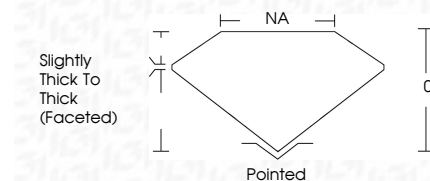

**GRADING RESULTS**

Carat Weight **1.01 CARAT**  
Color Grade **NATURAL FANCY LIGHT  
YELLOW**  
Clarity Grade **SI 2**  
Cut Grade **VERY GOOD**

**ADDITIONAL GRADING INFORMATION**

Polish **EXCELLENT**  
Symmetry **VERY GOOD**  
Fluorescence **VERY SLIGHT**  
Inscription(s) **741595347**

**PROPORTIONS**

Sample Image Used

**CLARITY CHARACTERISTICS**

**KEY TO SYMBOLS**

Red symbols indicate internal characteristics.  
Green symbols indicate external characteristics.

**COLOR**

| D - F     | G - J          | K - M           | N - R            | S - Z       | FANCY |
|-----------|----------------|-----------------|------------------|-------------|-------|
| Colorless | Near Colorless | Slightly Tinted | Very Light Color | Light Color |       |

**CLARITY**

| FL       | IF                  | VVS <sup>1-2</sup>          | VS <sup>1-2</sup>      | SI <sup>1-2</sup> | I <sup>1-3</sup> |
|----------|---------------------|-----------------------------|------------------------|-------------------|------------------|
| Flawless | Internally Flawless | Very Very Slightly Included | Very Slightly Included | Slightly Included | Included         |

January 13, 2026  
IGI Report Number **741595347**  
Description **NATURAL DIAMOND**  
Shape and Cutting Style **ROUND ROSE CUT**  
Measurements **5.80 - 5.90 X 4.22 MM**  
**GRADING RESULTS**  
Carat Weight **1.01 CARAT**  
Color Grade **NATURAL FANCY LIGHT  
YELLOW**  
Clarity Grade **SI 2**  
Cut Grade **VERY GOOD**