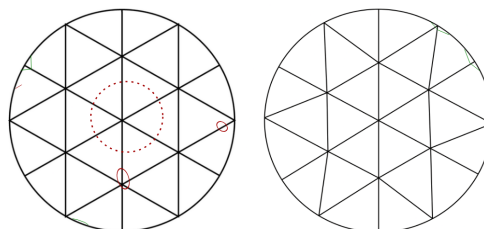

**ELECTRONIC COPY**

741595347  
Report verification at [igi.org](http://igi.org)

**DIAMOND REPORT**

January 13, 2026  
IGI Report Number **741595347**  
Description **NATURAL DIAMOND**  
Shape and Cutting Style **ROUND ROSE CUT**  
Measurements **5.80 - 5.90 X 4.22 MM**

**GRADING RESULTS**

Carat Weight **1.01 CARAT**  
Color Grade **NATURAL FANCY LIGHT  
YELLOW**  
Clarity Grade **SI 2**  
Cut Grade **VERY GOOD**

**ADDITIONAL GRADING INFORMATION**

Polish **EXCELLENT**  
Symmetry **VERY GOOD**  
Fluorescence **VERY SLIGHT**  
Inscription(s) **741595347**

**PROPORTIONS**

Sample Image Used

**CLARITY CHARACTERISTICS**

**KEY TO SYMBOLS**

Red symbols indicate internal characteristics.  
Green symbols indicate external characteristics.

**COLOR**

| D - F     | G - J          | K - M           | N - R            | S - Z       | FANCY |
|-----------|----------------|-----------------|------------------|-------------|-------|
| Colorless | Near Colorless | Slightly Tinted | Very Light Color | Light Color |       |

January 13, 2026  
IGI Report Number **741595347**  
Description **NATURAL DIAMOND**  
Shape and Cutting Style **ROUND ROSE CUT**  
Measurements **5.80 - 5.90 X 4.22 MM**  
**GRADING RESULTS**  
Carat Weight **1.01 CARAT**  
Color Grade **NATURAL FANCY LIGHT  
YELLOW**  
Clarity Grade **SI 2**  
Cut Grade **VERY GOOD**