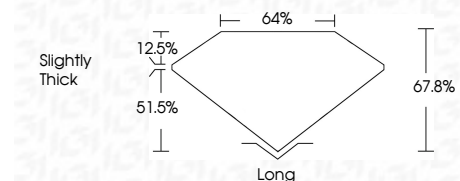

ELECTRONIC COPY

741595221
Report verification at igi.org

November 19, 2025
IGI Report Number **741595221**
Description **NATURAL DIAMOND**
Shape and Cutting Style **EMERALD CUT**
Measurements **8.67 X 6.06 X 4.11 MM**

GRADING RESULTS

Carat Weight **2.05 CARATS**
Color Grade **I**
Clarity Grade **VS 1**
Cut Grade **VERY GOOD**

ADDITIONAL GRADING INFORMATION

Polish **EXCELLENT**
Symmetry **EXCELLENT**
Fluorescence **VERY SLIGHT**
Inscription(s) **(IGI) 741595221**

IGI

November 19, 2025
IGI Report No 741595221
EMERALD CUT
8.67 X 6.06 X 4.11 MM
2.05 CARATS
Color Grade **I**
Clarity Grade **VS 1**
Depth **12.5%**
Table **64%**
Girdle **Slightly Thick**
Length **64%**
Polish **EXCELLENT**
Symmetry **EXCELLENT**
Fluorescence **VERY SLIGHT**
Inscription(s) **(IGI) 741595221**

DIAMOND REPORT

November 19, 2025
IGI Report Number **741595221**
Description **NATURAL DIAMOND**
Shape and Cutting Style **EMERALD CUT**
Measurements **8.67 X 6.06 X 4.11 MM**

GRADING RESULTS

Carat Weight **2.05 CARATS**
Color Grade **I**
Clarity Grade **VS 1**
Cut Grade **VERY GOOD**