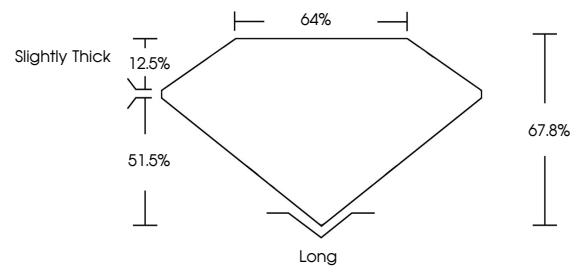

PROPORTIONS