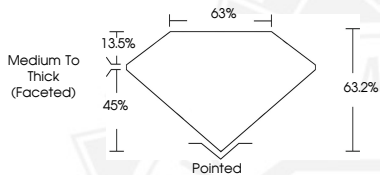

February 25, 2026
IGI Report Number **741575591**
PEAR BRILLIANT
NATURAL DIAMOND
7.01 X 4.38 X 2.77 MM
Carat Weight **0.51 CARAT**
Color Grade **G**
Clarity Grade **I.F.**
Cut Grade **VERY GOOD**
Polish **EXCELLENT**
Symmetry **EXCELLENT**
Fluorescence **NONE**
Inscription(s) **IGI 741575591**

February 25, 2026
IGI Report Number **741575591**
PEAR BRILLIANT
NATURAL DIAMOND
7.01 X 4.38 X 2.77 MM
Carat Weight **0.51 CARAT**
Color Grade **G**
Clarity Grade **I.F.**
Cut Grade **VERY GOOD**
Polish **EXCELLENT**
Symmetry **EXCELLENT**
Fluorescence **NONE**
Inscription(s) **IGI 741575591**