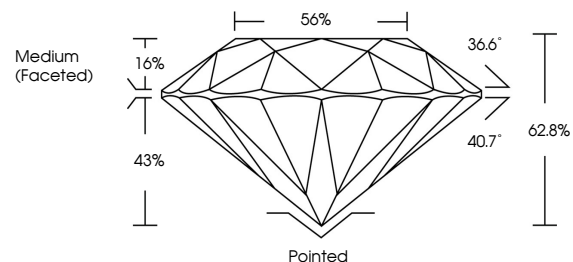

**GRADING RESULTS**

Carat Weight **4.00 CARATS**  
Color Grade **I**  
Clarity Grade **SI 1**  
Cut Grade **EXCELLENT**

**ADDITIONAL GRADING INFORMATION**

Polish **EXCELLENT**  
Symmetry **EXCELLENT**  
Fluorescence **NONE**  
Inscription(s) **(IGI) 741569090**

**DIAMOND REPORT**

November 18, 2025  
IGI Report Number **741569090**  
Description **NATURAL DIAMOND**  
Shape and Cutting Style **ROUND BRILLIANT**  
Measurements **10.06 - 10.12 X 6.34 MM**

**GRADING RESULTS**

Carat Weight **4.00 CARATS**  
Color Grade **I**  
Clarity Grade **SI 1**  
Cut Grade **EXCELLENT**

**ADDITIONAL GRADING INFORMATION**

Polish **EXCELLENT**  
Symmetry **EXCELLENT**  
Fluorescence **NONE**  
Inscription(s) **(IGI) 741569090**

**PROPORTIONS**

Sample Image Used

**CLARITY CHARACTERISTICS**

**KEY TO SYMBOLS**

Red symbols indicate internal characteristics.  
Green symbols indicate external characteristics.

**COLOR**

| D - F     | G - J          | K - M           | N - R            | S - Z       | FANCY |
|-----------|----------------|-----------------|------------------|-------------|-------|
| Colorless | Near Colorless | Slightly Tinted | Very Light Color | Light Color |       |