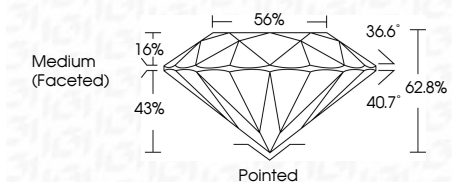

**ELECTRONIC COPY**

741569090  
Report verification at [igi.org](http://igi.org)

November 18, 2025  
IGI Report Number **741569090**  
Description **NATURAL DIAMOND**  
Shape and Cutting Style **ROUND BRILLIANT**  
Measurements **10.06 - 10.12 X 6.34 MM**

**GRADING RESULTS**

Carat Weight **4.00 CARATS**  
Color Grade **I**  
Clarity Grade **SI 1**  
Cut Grade **EXCELLENT**

**ADDITIONAL GRADING INFORMATION**

Polish **EXCELLENT**  
Symmetry **EXCELLENT**  
Fluorescence **NONE**  
Inscription(s) **(IGI) 741569090**

**DIAMOND REPORT**

November 18, 2025  
IGI Report Number **741569090**  
Description **NATURAL DIAMOND**  
Shape and Cutting Style **ROUND BRILLIANT**  
Measurements **10.06 - 10.12 X 6.34 MM**

**GRADING RESULTS**

Carat Weight **4.00 CARATS**  
Color Grade **I**  
Clarity Grade **SI 1**  
Cut Grade **EXCELLENT**

**ADDITIONAL GRADING INFORMATION**

Polish **EXCELLENT**  
Symmetry **EXCELLENT**  
Fluorescence **NONE**  
Inscription(s) **(IGI) 741569090**