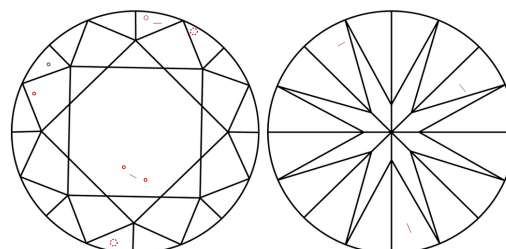

**DIAMOND REPORT**

November 18, 2025  
IGI Report Number **741569090**  
Description **NATURAL DIAMOND**  
Shape and Cutting Style **ROUND BRILLIANT**  
Measurements **10.06 - 10.12 X 6.34 MM**

**GRADING RESULTS**

Carat Weight **4.00 CARATS**  
Color Grade **I**  
Clarity Grade **SI 1**  
Cut Grade **EXCELLENT**

**ADDITIONAL GRADING INFORMATION**

Polish **EXCELLENT**  
Symmetry **EXCELLENT**  
Fluorescence **NONE**  
Inscription(s) **(IGI) 741569090**

**PROPORTIONS**

Sample Image Used

**CLARITY CHARACTERISTICS**

**KEY TO SYMBOLS**

Red symbols indicate internal characteristics.  
Green symbols indicate external characteristics.

**COLOR**

| D - F     | G - J          | K - M           | N - R            | S - Z       | FANCY |
|-----------|----------------|-----------------|------------------|-------------|-------|
| Colorless | Near Colorless | Slightly Tinted | Very Light Color | Light Color |       |