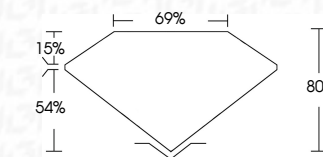

**ELECTRONIC COPY**

741565434  
Report verification at [igi.org](http://igi.org)

November 14, 2025  
IGI Report Number **741565434**  
Description **NATURAL DIAMOND**  
Shape and Cutting Style **SQUARE EMERALD CUT**  
Measurements **6.48 X 6.42 X 5.17 MM**  
**GRADING RESULTS**  
Carat Weight **2.06 CARATS**  
Color Grade **NATURAL FANCY BLACK**

November 14, 2025  
IGI Report Number **741565434**  
Description **NATURAL DIAMOND**  
Shape and Cutting Style **SQUARE EMERALD CUT**  
Measurements **6.48 X 6.42 X 5.17 MM**  
**GRADING RESULTS**  
Carat Weight **2.06 CARATS**  
Color Grade **NATURAL FANCY BLACK**  
**ADDITIONAL GRADING INFORMATION**  
Fluorescence **NONE**  
Inscription(s) **741565434**

**PROPORTIONS**

Sample Image Used

**COLOR**

D - F	G - J	K - M	N - R	S - Z	FANCY
Colorless	Near Colorless	Slightly Tinted	Very Light Color	Light Color	

**CLARITY**

IF	VVS <sup>1-2</sup>	VS <sup>1-2</sup>	SI <sup>1-2</sup>	I <sup>1-3</sup>
Internally Flawless	Very Very Slightly Included	Very Slightly Included	Slightly Included	Included

**ADDITIONAL GRADING INFORMATION**

Fluorescence **NONE**  
Inscription(s) **741565434**

**IGI**

November 14, 2025  
IGI Report No 741565434  
**SQUARE EMERALD CUT**  
6.48 X 6.42 X 5.17 MM  
2.06 CARATS  
NATURAL FANCY BLACK  
80.5%  
69%  
NONE  
IGI 741565434