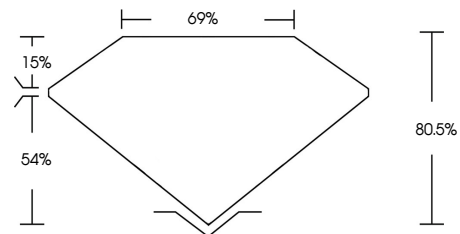

**ELECTRONIC COPY**

741565434  
Report verification at [igi.org](http://igi.org)

November 14, 2025  
IGI Report Number **741565434**  
Description **NATURAL DIAMOND**  
Shape and Cutting Style **SQUARE EMERALD CUT**  
Measurements **6.48 X 6.42 X 5.17 MM**  
**GRADING RESULTS**  
Carat Weight **2.06 CARATS**  
Color Grade **NATURAL FANCY BLACK**

November 14, 2025  
IGI Report Number **741565434**  
Description **NATURAL DIAMOND**  
Shape and Cutting Style **SQUARE EMERALD CUT**  
Measurements **6.48 X 6.42 X 5.17 MM**  
**GRADING RESULTS**  
Carat Weight **2.06 CARATS**  
Color Grade **NATURAL FANCY BLACK**  
**ADDITIONAL GRADING INFORMATION**  
Fluorescence **NONE**  
Inscription(s) **741565434**

**PROPORTIONS**

Sample Image Used

**COLOR**

D - F	G - J	K - M	N - R	S - Z	FANCY
Colorless	Near Colorless	Slightly Tinted	Very Light Color	Light Color	

**CLARITY**

IF	VVS <sup>1-2</sup>	VS <sup>1-2</sup>	SI <sup>1-2</sup>	I <sup>1-3</sup>
Internally Flawless	Very Very Slightly Included	Very Slightly Included	Slightly Included	Included

**ADDITIONAL GRADING INFORMATION**

Fluorescence **NONE**  
Inscription(s) **741565434**

**IGI**

November 14, 2025  
IGI Report No 741565434  
**SQUARE EMERALD CUT**  
6.48 X 6.42 X 5.17 MM  
2.06 CARATS  
NATURAL FANCY BLACK  
80.5%  
69%  
NONE  
IGI 741565434