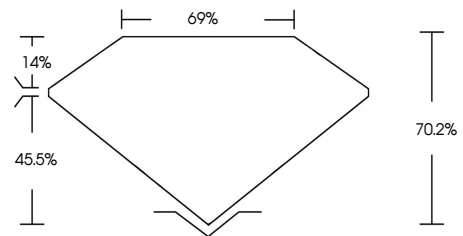

ELECTRONIC COPY

741565431
Report verification at igi.org

November 14, 2025
IGI Report Number **741565431**
Description **NATURAL DIAMOND**
Shape and Cutting Style **EMERALD MIXED CUT**
Measurements **6.91 X 6.40 X 4.49 MM**
GRADING RESULTS
Carat Weight **1.92 CARAT**
Color Grade **NATURAL FANCY BLACK**

November 14, 2025
IGI Report Number **741565431**
Description **NATURAL DIAMOND**
Shape and Cutting Style **EMERALD MIXED CUT**
Measurements **6.91 X 6.40 X 4.49 MM**
GRADING RESULTS
Carat Weight **1.92 CARAT**
Color Grade **NATURAL FANCY BLACK**

ADDITIONAL GRADING INFORMATION

Fluorescence **NONE**
Inscription(s) **741565431**

PROPORTIONS

Sample Image Used