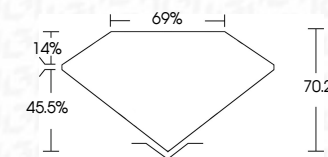

ELECTRONIC COPY

741565431
Report verification at igi.org

November 14, 2025
IGI Report Number **741565431**
Description **NATURAL DIAMOND**
Shape and Cutting Style **EMERALD MIXED CUT**
Measurements **6.91 X 6.40 X 4.49 MM**
GRADING RESULTS
Carat Weight **1.92 CARAT**
Color Grade **NATURAL FANCY BLACK**

November 14, 2025
IGI Report Number **741565431**
Description **NATURAL DIAMOND**
Shape and Cutting Style **EMERALD MIXED CUT**
Measurements **6.91 X 6.40 X 4.49 MM**
GRADING RESULTS
Carat Weight **1.92 CARAT**
Color Grade **NATURAL FANCY BLACK**

ADDITIONAL GRADING INFORMATION

Fluorescence **NONE**
Inscription(s) **741565431**

PROPORTIONS

Sample Image Used

COLOR

D - F	G - J	K - M	N - R	S - Z	FANCY
Colorless	Near Colorless	Slightly Tinted	Very Light Color	Light Color	