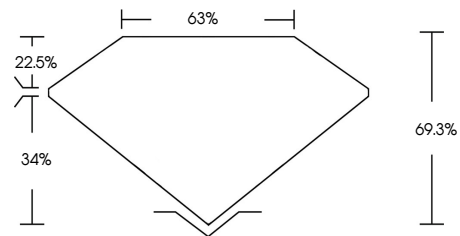

ELECTRONIC COPY

741565429
Report verification at igi.org

November 14, 2025
IGI Report Number **741565429**
Description **NATURAL DIAMOND**
Shape and Cutting Style **EMERALD MIXED CUT**
Measurements **7.41 X 5.02 X 3.48 MM**
GRADING RESULTS
Carat Weight **1.45 CARAT**
Color Grade **NATURAL FANCY BLACK**

November 14, 2025
IGI Report Number **741565429**
Description **NATURAL DIAMOND**
Shape and Cutting Style **EMERALD MIXED CUT**
Measurements **7.41 X 5.02 X 3.48 MM**
GRADING RESULTS
Carat Weight **1.45 CARAT**
Color Grade **NATURAL FANCY BLACK**

ADDITIONAL GRADING INFORMATION

Fluorescence **NONE**
Inscription(s) **741565429**

PROPORTIONS

Sample Image Used