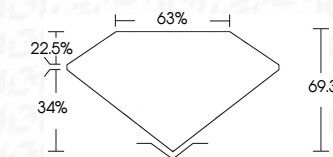

ELECTRONIC COPY

741565429
Report verification at igi.org

November 14, 2025
IGI Report Number **741565429**
Description **NATURAL DIAMOND**
Shape and Cutting Style **EMERALD MIXED CUT**
Measurements **7.41 X 5.02 X 3.48 MM**
GRADING RESULTS
Carat Weight **1.45 CARAT**
Color Grade **NATURAL FANCY BLACK**

November 14, 2025
IGI Report Number **741565429**
Description **NATURAL DIAMOND**
Shape and Cutting Style **EMERALD MIXED CUT**
Measurements **7.41 X 5.02 X 3.48 MM**
GRADING RESULTS
Carat Weight **1.45 CARAT**
Color Grade **NATURAL FANCY BLACK**

ADDITIONAL GRADING INFORMATION

Fluorescence **NONE**
Inscription(s) **741565429**

PROPORTIONS

Sample Image Used

COLOR

D - F	G - J	K - M	N - R	S - Z	FANCY
Colorless	Near Colorless	Slightly Tinted	Very Light Color	Light Color	