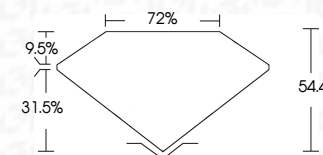

ELECTRONIC COPY

741565428
Report verification at igi.org

November 14, 2025
IGI Report Number **741565428**
Description **NATURAL DIAMOND**
Shape and Cutting Style **EMERALD CUT**
Measurements **8.60 X 4.43 X 2.41 MM**
GRADING RESULTS
Carat Weight **1.06 CARAT**
Color Grade **NATURAL FANCY BLACK**

November 14, 2025
IGI Report Number **741565428**
Description **NATURAL DIAMOND**
Shape and Cutting Style **EMERALD CUT**
Measurements **8.60 X 4.43 X 2.41 MM**
GRADING RESULTS
Carat Weight **1.06 CARAT**
Color Grade **NATURAL FANCY BLACK**
ADDITIONAL GRADING INFORMATION
Fluorescence **NONE**
Inscription(s) **741565428**

PROPORTIONS

Sample Image Used

COLOR

D - F	G - J	K - M	N - R	S - Z	FANCY
Colorless	Near Colorless	Slightly Tinted	Very Light Color	Light Color	

CLARITY

IF	VVS ¹⁻²	VS ¹⁻²	SI ¹⁻²	I ¹⁻³
Internally Flawless	Very Very Slightly Included	Very Slightly Included	Slightly Included	Included

ADDITIONAL GRADING INFORMATION

Fluorescence **NONE**
Inscription(s) **741565428**

IGI

November 14, 2025
IGI Report No 741565428
EMERALD CUT
8.60 X 4.43 X 2.41 MM
1.06 CARAT
NATURAL FANCY BLACK
54.4%
72%
NONE
741565428