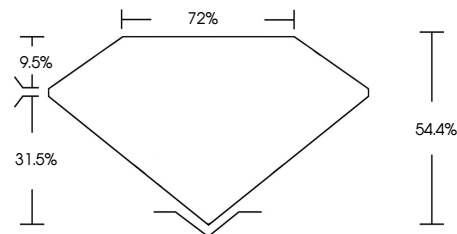

ELECTRONIC COPY

741565428
Report verification at igi.org

November 14, 2025
IGI Report Number **741565428**
Description **NATURAL DIAMOND**
Shape and Cutting Style **EMERALD CUT**
Measurements **8.60 X 4.43 X 2.41 MM**
GRADING RESULTS
Carat Weight **1.06 CARAT**
Color Grade **NATURAL FANCY BLACK**

November 14, 2025
IGI Report Number **741565428**
Description **NATURAL DIAMOND**
Shape and Cutting Style **EMERALD CUT**
Measurements **8.60 X 4.43 X 2.41 MM**
GRADING RESULTS
Carat Weight **1.06 CARAT**
Color Grade **NATURAL FANCY BLACK**
ADDITIONAL GRADING INFORMATION
Fluorescence **NONE**
Inscription(s) **741565428**

PROPORTIONS

Sample Image Used

COLOR

D - F	G - J	K - M	N - R	S - Z	FANCY
Colorless	Near Colorless	Slightly Tinted	Very Light Color	Light Color	

CLARITY

IF	VVS ¹⁻²	VS ¹⁻²	SI ¹⁻²	I ¹⁻³
Internally Flawless	Very Very Slightly Included	Very Slightly Included	Slightly Included	Included

ADDITIONAL GRADING INFORMATION

Fluorescence **NONE**
Inscription(s) **741565428**

IGI

November 14, 2025
IGI Report No 741565428
EMERALD CUT
8.60 X 4.43 X 2.41 MM
1.06 CARAT
NATURAL FANCY BLACK
54.4%
72%
NONE
741565428