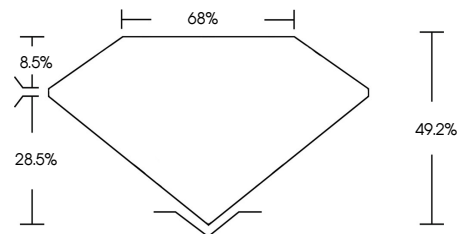

ELECTRONIC COPY

741565425
Report verification at igi.org

November 14, 2025
IGI Report Number **741565425**
Description **NATURAL DIAMOND**
Shape and Cutting Style **EMERALD MIXED CUT**
Measurements **8.80 X 7.07 X 3.48 MM**
GRADING RESULTS
Carat Weight **2.31 CARATS**
Color Grade **NATURAL FANCY BLACK**

November 14, 2025
IGI Report Number **741565425**
Description **NATURAL DIAMOND**
Shape and Cutting Style **EMERALD MIXED CUT**
Measurements **8.80 X 7.07 X 3.48 MM**
GRADING RESULTS
Carat Weight **2.31 CARATS**
Color Grade **NATURAL FANCY BLACK**
ADDITIONAL GRADING INFORMATION
Fluorescence **NONE**
Inscription(s) **741565425**

PROPORTIONS

Sample Image Used

COLOR

D - F	G - J	K - M	N - R	S - Z	FANCY
Colorless	Near Colorless	Slightly Tinted	Very Light Color	Light Color	

CLARITY

IF	VVS ¹⁻²	VS ¹⁻²	SI ¹⁻²	I ¹⁻³
Internally Flawless	Very Very Slightly Included	Very Slightly Included	Slightly Included	Included

ADDITIONAL GRADING INFORMATION

Fluorescence **NONE**
Inscription(s) **741565425**

IGI

November 14, 2025
IGI Report No 741565425
EMERALD MIXED CUT
8.80 X 7.07 X 3.48 MM
2.31 CARATS
NATURAL FANCY BLACK
Color Grade
Depth 49.2%
Table 68%
None
Fluorescence
Inscriptions(s) 741565425