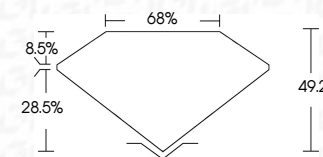

ELECTRONIC COPY

741565425
Report verification at igi.org

November 14, 2025
IGI Report Number **741565425**
Description **NATURAL DIAMOND**
Shape and Cutting Style **EMERALD MIXED CUT**
Measurements **8.80 X 7.07 X 3.48 MM**
GRADING RESULTS
Carat Weight **2.31 CARATS**
Color Grade **NATURAL FANCY BLACK**

November 14, 2025
IGI Report Number **741565425**
Description **NATURAL DIAMOND**
Shape and Cutting Style **EMERALD MIXED CUT**
Measurements **8.80 X 7.07 X 3.48 MM**
GRADING RESULTS
Carat Weight **2.31 CARATS**
Color Grade **NATURAL FANCY BLACK**
ADDITIONAL GRADING INFORMATION
Fluorescence **NONE**
Inscription(s) **741565425**

PROPORTIONS

Sample Image Used

COLOR

D - F	G - J	K - M	N - R	S - Z	FANCY
Colorless	Near Colorless	Slightly Tinted	Very Light Color	Light Color	

CLARITY

IF	VVS ¹⁻²	VS ¹⁻²	SI ¹⁻²	I ¹⁻³
Internally Flawless	Very Very Slightly Included	Very Slightly Included	Slightly Included	Included

ADDITIONAL GRADING INFORMATION

Fluorescence **NONE**
Inscription(s) **741565425**

IGI

November 14, 2025
IGI Report No 741565425
EMERALD MIXED CUT
8.80 X 7.07 X 3.48 MM
2.31 CARATS
NATURAL FANCY BLACK
Color Grade
Depth 49.2%
Table 68%
None
Fluorescence
Inscriptions(s) 741565425