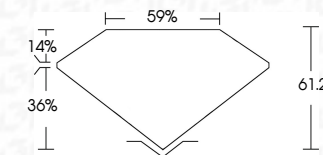

COLOR

D - F	G - J	K - M	N - R	S - Z	FANCY
Colorless	Near Colorless	Slightly Tinted	Very Light Color	Light Color	

CLARITY

IF	VVS¹⁻²	VS¹⁻²	SI¹⁻²	I¹⁻³
Internally Flawless	Very Very Slightly Included	Very Slightly Included	Slightly Included	Included

ADDITIONAL GRADING INFORMATION

Fluorescence **NONE**
Inscription(s) **741565419**

IGI