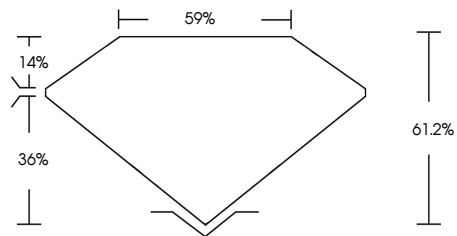

ELECTRONIC COPY

741565419
Report verification at igi.org

November 14, 2025
IGI Report Number **741565419**
Description **NATURAL DIAMOND**
Shape and Cutting Style **SQUARE CUSHION MODIFIED
BRILLIANT**
Measurements **8.02 X 7.99 X 4.89 MM**
GRADING RESULTS
Carat Weight **2.87 CARATS**
Color Grade **NATURAL FANCY BLACK**

November 14, 2025
IGI Report Number **741565419**
Description **NATURAL DIAMOND**
Shape and Cutting Style **SQUARE CUSHION MODIFIED
BRILLIANT**
Measurements **8.02 X 7.99 X 4.89 MM**

GRADING RESULTS

Carat Weight **2.87 CARATS**
Color Grade **NATURAL FANCY BLACK**

ADDITIONAL GRADING INFORMATION

Fluorescence **NONE**
Inscription(s) **741565419**

PROPORTIONS

Sample Image Used