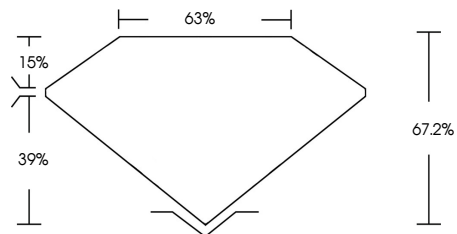

ELECTRONIC COPY

741565418
Report verification at igi.org

November 14, 2025
IGI Report Number **741565418**
Description **NATURAL DIAMOND**
Shape and Cutting Style **CUSHION BRILLIANT**
Measurements **5.89 X 5.60 X 4.12 MM**
GRADING RESULTS
Carat Weight **1.12 CARAT**
Color Grade **NATURAL FANCY BLACK**

November 14, 2025
IGI Report Number **741565418**
Description **NATURAL DIAMOND**
Shape and Cutting Style **CUSHION BRILLIANT**
Measurements **5.89 X 5.60 X 4.12 MM**
GRADING RESULTS
Carat Weight **1.12 CARAT**
Color Grade **NATURAL FANCY BLACK**

ADDITIONAL GRADING INFORMATION

Fluorescence **NONE**
Inscription(s) **741565418**

PROPORTIONS

Sample Image Used