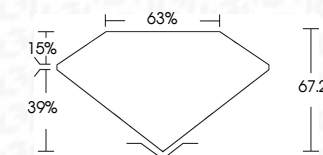

COLOR

D - F	G - J	K - M	N - R	S - Z	FANCY
Colorless	Near Colorless	Slightly Tinted	Very Light Color	Light Color	

CLARITY

IF	VVS¹⁻²	VS¹⁻²	SI¹⁻²	I¹⁻³
Internally Flawless	Very Very Slightly Included	Very Slightly Included	Slightly Included	Included

ADDITIONAL GRADING INFORMATION

Fluorescence **NONE**
Inscription(s) **741565418**

IGI