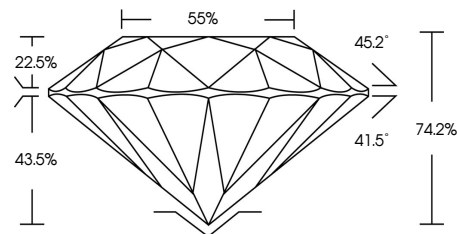

ELECTRONIC COPY

741565404
Report verification at igi.org

November 14, 2025
IGI Report Number **741565404**
Description **NATURAL DIAMOND**
Shape and Cutting Style **ROUND BRILLIANT**
Measurements **6.41 - 6.47 X 4.78 MM**
GRADING RESULTS
Carat Weight **1.36 CARAT**
Color Grade **NATURAL FANCY BLACK**

November 14, 2025
IGI Report Number **741565404**
Description **NATURAL DIAMOND**
Shape and Cutting Style **ROUND BRILLIANT**
Measurements **6.41 - 6.47 X 4.78 MM**
GRADING RESULTS
Carat Weight **1.36 CARAT**
Color Grade **NATURAL FANCY BLACK**
ADDITIONAL GRADING INFORMATION
Fluorescence **NONE**
Inscription(s) **741565404**

PROPORTIONS

Sample Image Used

COLOR

D - F	G - J	K - M	N - R	S - Z	FANCY
Colorless	Near Colorless	Slightly Tinted	Very Light Color	Light Color	

CLARITY

IF	VVS ¹⁻²	VS ¹⁻²	SI ¹⁻²	I ¹⁻³
Internally Flawless	Very Very Slightly Included	Very Slightly Included	Slightly Included	Included