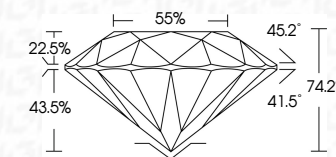

ELECTRONIC COPY

741565404
Report verification at igi.org

November 14, 2025
IGI Report Number **741565404**
Description **NATURAL DIAMOND**
Shape and Cutting Style **ROUND BRILLIANT**
Measurements **6.41 - 6.47 X 4.78 MM**
GRADING RESULTS
Carat Weight **1.36 CARAT**
Color Grade **NATURAL FANCY BLACK**

November 14, 2025
IGI Report Number **741565404**
Description **NATURAL DIAMOND**
Shape and Cutting Style **ROUND BRILLIANT**
Measurements **6.41 - 6.47 X 4.78 MM**
GRADING RESULTS
Carat Weight **1.36 CARAT**
Color Grade **NATURAL FANCY BLACK**
ADDITIONAL GRADING INFORMATION
Fluorescence **NONE**
Inscription(s) **741565404**

PROPORTIONS

Sample Image Used

COLOR

D - F	G - J	K - M	N - R	S - Z	FANCY
Colorless	Near Colorless	Slightly Tinted	Very Light Color	Light Color	

CLARITY

IF	VVS ¹⁻²	VS ¹⁻²	SI ¹⁻²	I ¹⁻³
Internally Flawless	Very Very Slightly Included	Very Slightly Included	Slightly Included	Included