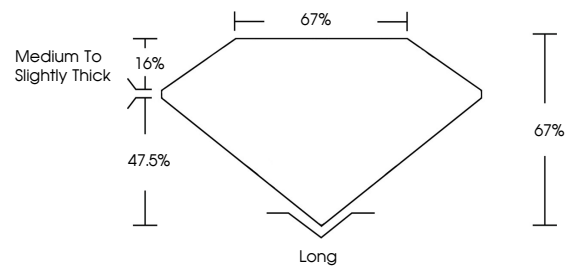

PROPORTIONS