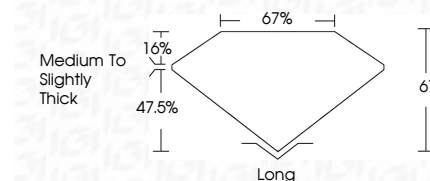

ELECTRONIC COPY

741565204
Report verification at igi.org

November 25, 2025
IGI Report Number **741565204**
Description **NATURAL DIAMOND**
Shape and Cutting Style **EMERALD CUT**
Measurements **6.73 X 4.69 X 3.14 MM**

GRADING RESULTS

Carat Weight **1.01 CARAT**
Color Grade **I**
Clarity Grade **VVS 2**
Cut Grade **VERY GOOD**

ADDITIONAL GRADING INFORMATION

Polish **EXCELLENT**
Symmetry **EXCELLENT**
Fluorescence **NONE**
Inscription(s) **(IGI) 741565204**

IGI

November 25, 2025
IGI Report No 741565204
EMERALD CUT
6.73 X 4.69 X 3.14 MM
1.01 CARAT
I
VVS 2
VERY GOOD
67%
67%
Medium To Slightly Thick
Long
EXCELLENT
EXCELLENT
NONE
(IGI) 741565204

DIAMOND REPORT

November 25, 2025
IGI Report Number **741565204**
Description **NATURAL DIAMOND**
Shape and Cutting Style **EMERALD CUT**
Measurements **6.73 X 4.69 X 3.14 MM**

GRADING RESULTS

Carat Weight **1.01 CARAT**
Color Grade **I**
Clarity Grade **VVS 2**
Cut Grade **VERY GOOD**