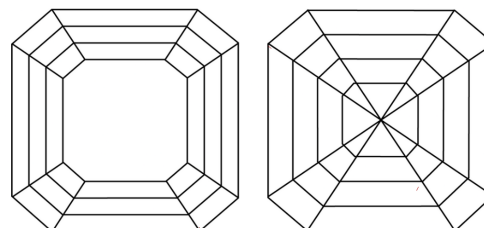

ELECTRONIC COPY

741565163
Report verification at igi.org

November 24, 2025
IGI Report Number **741565163**
Description **NATURAL DIAMOND**
Shape and Cutting Style **SQUARE EMERALD CUT**
Measurements **6.23 X 6.13 X 4.21 MM**

IGI

November 24, 2025
IGI Report No 741565163
SQUARE EMERALD CUT
6.23 X 6.13 X 4.21 MM
1.50 CARAT
H
VVS 1
VERY GOOD
68.7%
67%
Medium
Pointed
EXCELLENT
EXCELLENT
NONE
IGI 741565163

DIAMOND REPORT

November 24, 2025
IGI Report Number **741565163**
Description **NATURAL DIAMOND**
Shape and Cutting Style **SQUARE EMERALD CUT**
Measurements **6.23 X 6.13 X 4.21 MM**

GRADING RESULTS

Carat Weight **1.50 CARAT**
Color Grade **H**
Clarity Grade **VVS 1**
Cut Grade **VERY GOOD**

ADDITIONAL GRADING INFORMATION

Polish **EXCELLENT**
Symmetry **EXCELLENT**
Fluorescence **NONE**
Inscription(s) **IGI 741565163**

PROPORTIONS

Sample Image Used

CLARITY CHARACTERISTICS

KEY TO SYMBOLS

Red symbols indicate internal characteristics.
Green symbols indicate external characteristics.

COLOR

| D - F | G - J | K - M | N - R | S - Z | FANCY |
|-----------|----------------|-----------------|------------------|-------------|-------|
| Colorless | Near Colorless | Slightly Tinted | Very Light Color | Light Color | |