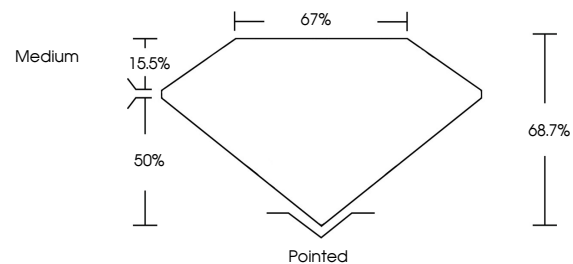

PROPORTIONS