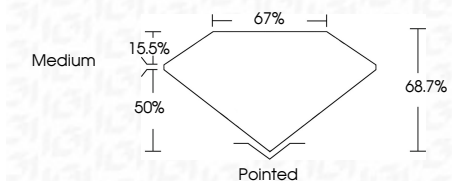

ELECTRONIC COPY

741565163
Report verification at igi.org

November 24, 2025
IGI Report Number **741565163**
Description **NATURAL DIAMOND**
Shape and Cutting Style **SQUARE EMERALD CUT**
Measurements **6.23 X 6.13 X 4.21 MM**

GRADING RESULTS

Carat Weight **1.50 CARAT**
Color Grade **H**
Clarity Grade **VVS 1**
Cut Grade **VERY GOOD**

ADDITIONAL GRADING INFORMATION

Polish **EXCELLENT**
Symmetry **EXCELLENT**
Fluorescence **NONE**
Inscription(s) **IGI 741565163**

IGI

November 24, 2025
IGI Report No 741565163
SQUARE EMERALD CUT
6.23 X 6.13 X 4.21 MM
1.50 CARAT
H
VVS 1
VERY GOOD
68.7%
67%
Medium
Pointed
EXCELLENT
EXCELLENT
NONE
IGI 741565163

DIAMOND REPORT

November 24, 2025
IGI Report Number **741565163**
Description **NATURAL DIAMOND**
Shape and Cutting Style **SQUARE EMERALD CUT**
Measurements **6.23 X 6.13 X 4.21 MM**