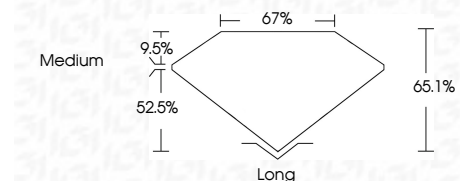

ELECTRONIC COPY

741565157
Report verification at igi.org

November 22, 2025
IGI Report Number **741565157**
Description **NATURAL DIAMOND**
Shape and Cutting Style **EMERALD CUT**
Measurements **7.16 X 4.76 X 3.10 MM**

GRADING RESULTS

Carat Weight **1.00 CARAT**
Color Grade **K**
Clarity Grade **VS 1**
Cut Grade **VERY GOOD**

ADDITIONAL GRADING INFORMATION

Polish **EXCELLENT**
Symmetry **EXCELLENT**
Fluorescence **NONE**
Inscription(s) **(IGI) 741565157**

IGI

November 22, 2025
IGI Report No 741565157
EMERALD CUT
1.00 CARAT
K
Color Grade
VS 1
VERY GOOD
66.1%
67%
Medium
Long
EXCELLENT
EXCELLENT
NONE
(IGI) 741565157

DIAMOND REPORT

November 22, 2025
IGI Report Number **741565157**
Description **NATURAL DIAMOND**
Shape and Cutting Style **EMERALD CUT**
Measurements **7.16 X 4.76 X 3.10 MM**