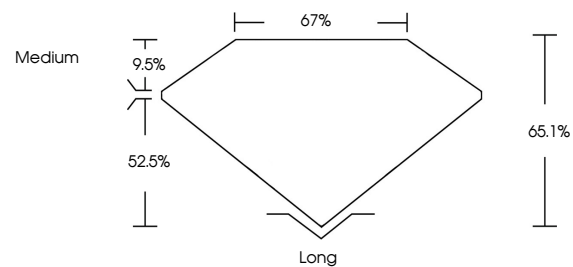

PROPORTIONS