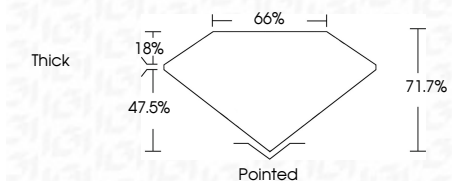

ELECTRONIC COPY

741565081
Report verification at igi.org

November 20, 2025
IGI Report Number **741565081**
Description **NATURAL DIAMOND**
Shape and Cutting Style **SQUARE EMERALD CUT**
Measurements **6.10 X 5.97 X 4.28 MM**

GRADING RESULTS

Carat Weight **1.51 CARAT**
Color Grade **H**
Clarity Grade **INTERNALLY FLAWLESS**
Cut Grade **VERY GOOD**

ADDITIONAL GRADING INFORMATION

Polish **EXCELLENT**
Symmetry **EXCELLENT**
Fluorescence **NONE**
Inscription(s) **IGI 741565081**

IGI

November 20, 2025
IGI Report No 741565081
SQUARE EMERALD CUT
6.10 X 5.97 X 4.28 MM
1.51 CARAT
H
Color Grade
Clarity Grade
VERY GOOD
Depth
71.7%
Table
66%
Girdle
Thick
Pointed
EXCELLENT
EXCELLENT
NONE
IGI 741565081

DIAMOND REPORT

November 20, 2025
IGI Report Number **741565081**
Description **NATURAL DIAMOND**
Shape and Cutting Style **SQUARE EMERALD CUT**
Measurements **6.10 X 5.97 X 4.28 MM**

GRADING RESULTS

Carat Weight **1.51 CARAT**
Color Grade **H**
Clarity Grade **INTERNALLY FLAWLESS**
Cut Grade **VERY GOOD**