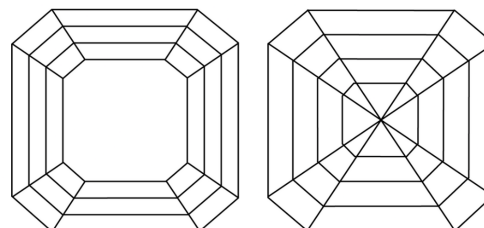

ELECTRONIC COPY

741565081
Report verification at igi.org

November 20, 2025
IGI Report Number **741565081**
Description **NATURAL DIAMOND**
Shape and Cutting Style **SQUARE EMERALD CUT**
Measurements **6.10 X 5.97 X 4.28 MM**

DIAMOND REPORT

November 20, 2025
IGI Report Number **741565081**
Description **NATURAL DIAMOND**
Shape and Cutting Style **SQUARE EMERALD CUT**
Measurements **6.10 X 5.97 X 4.28 MM**

GRADING RESULTS

Carat Weight **1.51 CARAT**
Color Grade **H**
Clarity Grade **INTERNALLY FLAWLESS**
Cut Grade **VERY GOOD**

ADDITIONAL GRADING INFORMATION

Polish **EXCELLENT**
Symmetry **EXCELLENT**
Fluorescence **NONE**
Inscription(s) **IGI 741565081**

PROPORTIONS

Sample Image Used

CLARITY CHARACTERISTICS

KEY TO SYMBOLS

Red symbols indicate internal characteristics.
Green symbols indicate external characteristics.