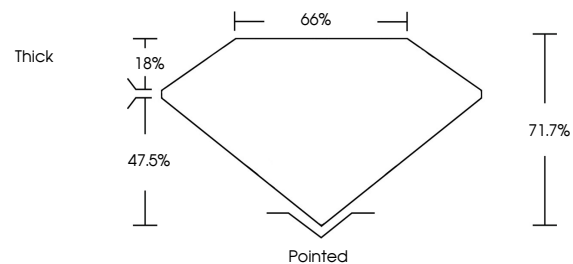

ELECTRONIC COPY

741565081
Report verification at igi.org

November 20, 2025
IGI Report Number **741565081**
Description **NATURAL DIAMOND**
Shape and Cutting Style **SQUARE EMERALD CUT**
Measurements **6.10 X 5.97 X 4.28 MM**

IGI

November 20, 2025
IGI Report No 741565081
SQUARE EMERALD CUT
6.10 X 5.97 X 4.28 MM
1.51 CARAT
H
Color Grade
Clarity Grade
VERY GOOD
Depth
71.7%
Table
66%
Girdle
Thick
Pointed
EXCELLENT
EXCELLENT
NONE
IGI 741565081

DIAMOND REPORT

November 20, 2025
IGI Report Number **741565081**
Description **NATURAL DIAMOND**
Shape and Cutting Style **SQUARE EMERALD CUT**
Measurements **6.10 X 5.97 X 4.28 MM**

GRADING RESULTS

Carat Weight **1.51 CARAT**
Color Grade **H**
Clarity Grade **INTERNALLY FLAWLESS**
Cut Grade **VERY GOOD**

ADDITIONAL GRADING INFORMATION

Polish **EXCELLENT**
Symmetry **EXCELLENT**
Fluorescence **NONE**
Inscription(s) **IGI 741565081**

PROPORTIONS

Sample Image Used

CLARITY CHARACTERISTICS

KEY TO SYMBOLS

Red symbols indicate internal characteristics.
Green symbols indicate external characteristics.