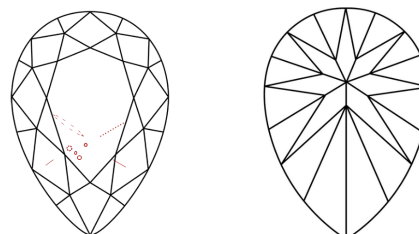

ELECTRONIC COPY

741564921
Report verification at igi.org

November 3, 2025
IGI Report Number **741564921**
Description **NATURAL DIAMOND**
Shape and Cutting Style **PEAR BRILLIANT**
Measurements **9.30 X 6.08 X 3.93 MM**
GRADING RESULTS
Carat Weight **1.47 CARAT**
Color Grade **J**
Clarity Grade **SI 1**
Cut Grade **VERY GOOD**

DIAMOND REPORT

November 3, 2025
IGI Report Number **741564921**
Description **NATURAL DIAMOND**
Shape and Cutting Style **PEAR BRILLIANT**
Measurements **9.30 X 6.08 X 3.93 MM**

GRADING RESULTS

Carat Weight **1.47 CARAT**
Color Grade **J**
Clarity Grade **SI 1**
Cut Grade **VERY GOOD**

ADDITIONAL GRADING INFORMATION

Polish **EXCELLENT**
Symmetry **EXCELLENT**
Fluorescence **VERY SLIGHT**
Inscription(s) **741564921**

PROPORTIONS

Sample Image Used

CLARITY CHARACTERISTICS

KEY TO SYMBOLS

Red symbols indicate internal characteristics.
Green symbols indicate external characteristics.

ADDITIONAL GRADING INFORMATION

Polish **EXCELLENT**
Symmetry **EXCELLENT**
Fluorescence **VERY SLIGHT**
Inscription(s) **741564921**

IGI

November 3, 2025
IGI Report No 741564921
PEAR BRILLIANT
9.30 X 6.08 X 3.93 MM
1.47 CARAT
J
SI 1
VERY GOOD
64.6%
61%
Thick to Very Thick (Faceted)
Pointed
EXCELLENT
EXCELLENT
VERY SLIGHT
VERY SLIGHT
 741564921