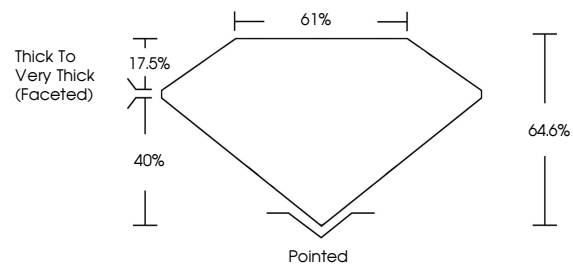

ELECTRONIC COPY

741564921
Report verification at igi.org

November 3, 2025
IGI Report Number **741564921**
Description **NATURAL DIAMOND**
Shape and Cutting Style **PEAR BRILLIANT**
Measurements **9.30 X 6.08 X 3.93 MM**
GRADING RESULTS
Carat Weight **1.47 CARAT**
Color Grade **J**
Clarity Grade **SI 1**
Cut Grade **VERY GOOD**

DIAMOND REPORT

November 3, 2025
IGI Report Number **741564921**
Description **NATURAL DIAMOND**
Shape and Cutting Style **PEAR BRILLIANT**
Measurements **9.30 X 6.08 X 3.93 MM**

GRADING RESULTS

Carat Weight **1.47 CARAT**
Color Grade **J**
Clarity Grade **SI 1**
Cut Grade **VERY GOOD**

ADDITIONAL GRADING INFORMATION

Polish **EXCELLENT**
Symmetry **EXCELLENT**
Fluorescence **VERY SLIGHT**
Inscription(s) **741564921**

PROPORTIONS

Sample Image Used

CLARITY CHARACTERISTICS

KEY TO SYMBOLS

Red symbols indicate internal characteristics.
Green symbols indicate external characteristics.

ADDITIONAL GRADING INFORMATION

Polish **EXCELLENT**
Symmetry **EXCELLENT**
Fluorescence **VERY SLIGHT**
Inscription(s) **741564921**

IGI

November 3, 2025
IGI Report No 741564921
PEAR BRILLIANT
9.30 X 6.08 X 3.93 MM
1.47 CARAT
J
SI 1
VERY GOOD
64.6%
61%
Thick to Very Thick (Faceted)
Pointed
EXCELLENT
EXCELLENT
VERY SLIGHT
VERY SLIGHT
 741564921