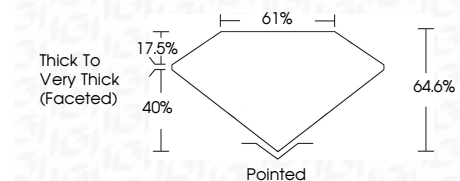

ELECTRONIC COPY

741564921
Report verification at igi.org

November 3, 2025
IGI Report Number **741564921**
Description **NATURAL DIAMOND**
Shape and Cutting Style **PEAR BRILLIANT**
Measurements **9.30 X 6.08 X 3.93 MM**
GRADING RESULTS
Carat Weight **1.47 CARAT**
Color Grade **J**
Clarity Grade **SI 1**
Cut Grade **VERY GOOD**

DIAMOND REPORT

November 3, 2025
IGI Report Number **741564921**
Description **NATURAL DIAMOND**
Shape and Cutting Style **PEAR BRILLIANT**
Measurements **9.30 X 6.08 X 3.93 MM**

GRADING RESULTS

Carat Weight **1.47 CARAT**
Color Grade **J**
Clarity Grade **SI 1**
Cut Grade **VERY GOOD**

ADDITIONAL GRADING INFORMATION

Polish **EXCELLENT**
Symmetry **EXCELLENT**
Fluorescence **VERY SLIGHT**
Inscription(s) **741564921**

PROPORTIONS

Sample Image Used

CLARITY CHARACTERISTICS

KEY TO SYMBOLS

Red symbols indicate internal characteristics.
Green symbols indicate external characteristics.

ADDITIONAL GRADING INFORMATION

Polish **EXCELLENT**
Symmetry **EXCELLENT**
Fluorescence **VERY SLIGHT**
Inscription(s) **741564921**

IGI

November 3, 2025
IGI Report No 741564921
PEAR BRILLIANT
9.30 X 6.08 X 3.93 MM
1.47 CARAT
J
SI 1
VERY GOOD
64.6%
61%
Thick to Very Thick (Faceted)
Pointed
EXCELLENT
EXCELLENT
VERY SLIGHT
VERY SLIGHT
 741564921