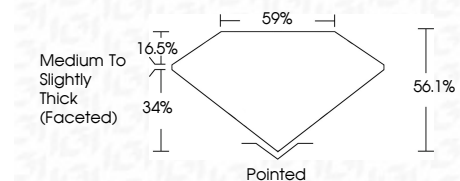

ELECTRONIC COPY

741564820
Report verification at igi.org

October 29, 2025
IGI Report Number **741564820**
Description **NATURAL DIAMOND**
Shape and Cutting Style **PEAR BRILLIANT**
Measurements **8.61 X 5.67 X 3.18 MM**

GRADING RESULTS

Carat Weight **1.00 CARAT**
Color Grade **L**
Clarity Grade **SI 1**
Cut Grade **VERY GOOD**

ADDITIONAL GRADING INFORMATION

Polish **EXCELLENT**
Symmetry **VERY GOOD**
Fluorescence **VERY SLIGHT**
Inscription(s) **(IGI) 741564820**

IGI

October 29, 2025
IGI Report No 741564820
PEAR BRILLIANT
8.61 X 5.67 X 3.18 MM
1.00 CARAT L
SI 1
VERY GOOD
56.1%
34%
16.5%
59%
Pointed
EXCELLENT
VERY GOOD
VERY SLIGHT
(IGI) 741564820

DIAMOND REPORT

October 29, 2025
IGI Report Number **741564820**
Description **NATURAL DIAMOND**
Shape and Cutting Style **PEAR BRILLIANT**
Measurements **8.61 X 5.67 X 3.18 MM**