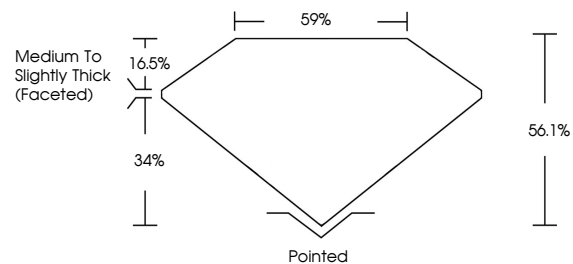

GRADING RESULTS

Carat Weight **1.00 CARAT**
Color Grade **L**
Clarity Grade **SI 1**
Cut Grade **VERY GOOD**

ADDITIONAL GRADING INFORMATION

Polish **EXCELLENT**
Symmetry **VERY GOOD**
Fluorescence **VERY SLIGHT**
Inscription(s) **(IGI) 741564820**

IGI

October 29, 2025
IGI Report No 741564820
PEAR BRILLIANT
8.61 X 5.67 X 3.18 MM
1.00 CARAT L
SI 1
VERY GOOD
56.1%
34%
16.5%
59%
Pointed
EXCELLENT
VERY GOOD
VERY SLIGHT
(IGI) 741564820

DIAMOND REPORT

October 29, 2025
IGI Report Number **741564820**
Description **NATURAL DIAMOND**
Shape and Cutting Style **PEAR BRILLIANT**
Measurements **8.61 X 5.67 X 3.18 MM**

PROPORTIONS

Sample Image Used

CLARITY CHARACTERISTICS

KEY TO SYMBOLS

Red symbols indicate internal characteristics.
Green symbols indicate external characteristics.

COLOR

D - F	G - J	K - M	N - R	S - Z	FANCY
Colorless	Near Colorless	Slightly Tinted	Very Light Color	Light Color	