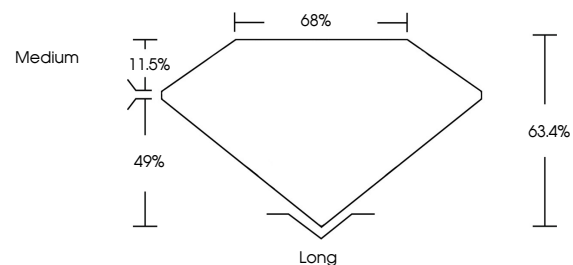

PROPORTIONS