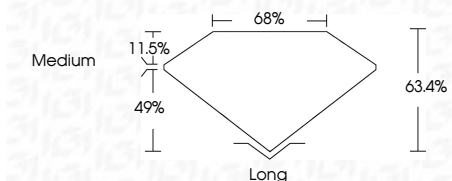

ELECTRONIC COPY

741564818
Report verification at igi.org

October 29, 2025
IGI Report Number **741564818**
Description **NATURAL DIAMOND**
Shape and Cutting Style **EMERALD CUT**
Measurements **11.49 X 7.64 X 4.84 MM**

GRADING RESULTS

Carat Weight **4.03 CARATS**
Color Grade **I**
Clarity Grade **SI 1**
Cut Grade **VERY GOOD**

ADDITIONAL GRADING INFORMATION

Polish **EXCELLENT**
Symmetry **EXCELLENT**
Fluorescence **VERY SLIGHT**
Inscription(s) **IGI 741564818**

IGI

October 29, 2025
IGI Report No 741564818
EMERALD CUT
11.49 X 7.64 X 4.84 MM
4.03 CARATS
I
SI 1
VERY GOOD
63.4%
68%
Medium
Long
EXCELLENT
EXCELLENT
VERY SLIGHT
IGI 741564818

DIAMOND REPORT

October 29, 2025
IGI Report Number **741564818**
Description **NATURAL DIAMOND**
Shape and Cutting Style **EMERALD CUT**
Measurements **11.49 X 7.64 X 4.84 MM**