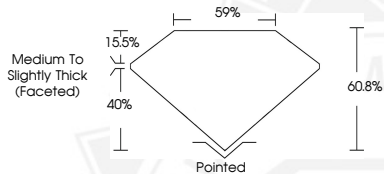

November 26, 2025
IGI Report Number **741552396**
PEAR BRILLIANT
NATURAL DIAMOND
6.14 X 3.70 X 2.25 MM
Carat Weight **0.30 CARAT**
Color Grade **D**
Clarity Grade **VVS 2**
Cut Grade **VERY GOOD**
Polish **VERY GOOD**
Symmetry **VERY GOOD**
Fluorescence **NONE**
Inscription(s) **IGI 741552396**

November 26, 2025
IGI Report Number **741552396**
PEAR BRILLIANT
NATURAL DIAMOND
6.14 X 3.70 X 2.25 MM
Carat Weight **0.30 CARAT**
Color Grade **D**
Clarity Grade **VVS 2**
Cut Grade **VERY GOOD**
Polish **VERY GOOD**
Symmetry **VERY GOOD**
Fluorescence **NONE**
Inscription(s) **IGI 741552396**