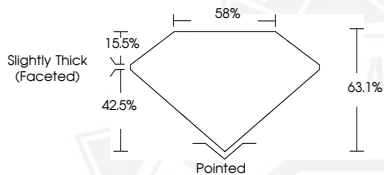

December 4, 2025
IGI Report Number **741551430**
PEAR BRILLIANT
NATURAL DIAMOND
7.08 X 4.39 X 2.77 MM
Carat Weight **0.51 CARAT**
Color Grade **I**
Clarity Grade **VVS 1**
Cut Grade **EXCELLENT**
Polish **EXCELLENT**
Symmetry **EXCELLENT**
Fluorescence **NONE**
Inscription(s) **IGI 741551430**

December 4, 2025
IGI Report Number **741551430**
PEAR BRILLIANT
NATURAL DIAMOND
7.08 X 4.39 X 2.77 MM
Carat Weight **0.51 CARAT**
Color Grade **I**
Clarity Grade **VVS 1**
Cut Grade **EXCELLENT**
Polish **EXCELLENT**
Symmetry **EXCELLENT**
Fluorescence **NONE**
Inscription(s) **IGI 741551430**