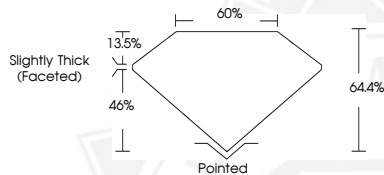

November 20, 2025

IGI Report Number 741551215

PEAR BRILLIANT

NATURAL DIAMOND

6.05 X 3.82 X 2.46 MM

Carat Weight

0.33 CARAT

Color Grade

I

Clarity Grade

I.F.

Cut Grade

EXCELLENT

Polish

EXCELLENT

Symmetry

EXCELLENT

Fluorescence

STRONG

Inscription(s)

IGI 741551215