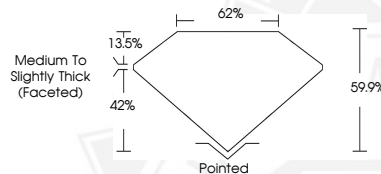

November 20, 2025
IGI Report Number 741551198
PEAR BRILLIANT
NATURAL DIAMOND
6.47 X 3.79 X 2.27 MM
0.32 CARAT
K
I.F.
EXCELLENT
EXCELLENT
EXCELLENT
VERY SLIGHT
741551198