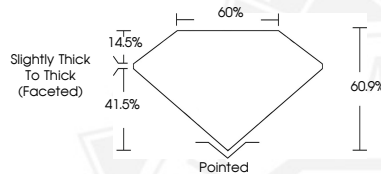

November 11, 2025
IGI Report Number 741551061
PEAR BRILLIANT
NATURAL DIAMOND
6.17 X 3.84 X 2.34 MM
Carat Weight **0.33 CARAT**
Color Grade **I**
Clarity Grade **VVS 2**
Cut Grade **VERY GOOD**
Polish **EXCELLENT**
Symmetry **EXCELLENT**
Fluorescence **NONE**
Inscription(s) **IGI 741551061**