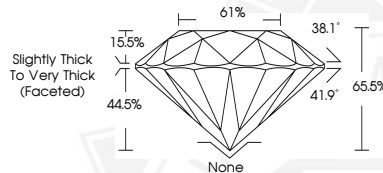

October 16, 2025
IGI Report Number 741549613
ROUND BRILLIANT
NATURAL DIAMOND
4.55 - 4.58 X 2.99 MM
0.40 CARAT
J
SI 1
GOOD
EXCELLENT
VERY GOOD
NONE
Inscription(s) IGI 741549613