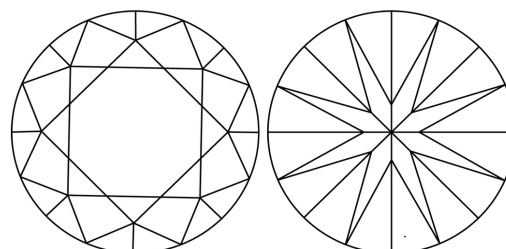

**IGI**

October 14, 2025  
IGI Report No 741542254  
**ROUND BRILLIANT**  
12.26 - 12.34 X 7.56 MM  
Carat Weight **7.13 CARATS**  
Color Grade **J**  
Clarity Grade **VVS 1**  
Cut Grade **EXCELLENT**  
Depth **61.4%**  
Table **59%**  
Girdle **Medium To Slightly Thick (Faceted)**  
Culet **Pointed**  
Polish **EXCELLENT**  
Symmetry **EXCELLENT**  
Fluorescence **NONE**  
Inscription(s) **(IGI) 741542254**  
Comments: **IDEAL CUT ROUND BRILLIANT**

**DIAMOND REPORT**

October 14, 2025  
IGI Report Number **741542254**  
Description **NATURAL DIAMOND**  
Shape and Cutting Style **ROUND BRILLIANT**  
Measurements **12.26 - 12.34 X 7.56 MM**

**GRADING RESULTS**

Carat Weight **7.13 CARATS**  
Color Grade **J**  
Clarity Grade **VVS 1**  
Cut Grade **EXCELLENT**

**ADDITIONAL GRADING INFORMATION**

Polish **EXCELLENT**  
Symmetry **EXCELLENT**  
Fluorescence **NONE**  
Inscription(s) **(IGI) 741542254**  
Comments: IDEAL CUT ROUND BRILLIANT

**PROPORTIONS**

Sample Image Used

**CLARITY CHARACTERISTICS**

**KEY TO SYMBOLS**

Red symbols indicate internal characteristics.  
Green symbols indicate external characteristics.

**COLOR**

D - F	G - J	K - M	N - R	S - Z	FANCY
Colorless	Near Colorless	Slightly Tinted	Very Light Color	Light Color	