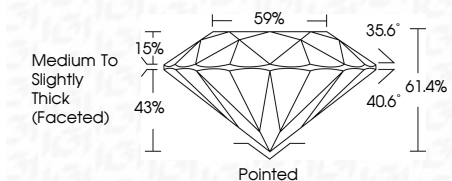

**ELECTRONIC COPY**

741542254  
Report verification at [igi.org](http://igi.org)

October 14, 2025  
IGI Report Number **741542254**  
Description **NATURAL DIAMOND**  
Shape and Cutting Style **ROUND BRILLIANT**  
Measurements **12.26 - 12.34 X 7.56 MM**

**GRADING RESULTS**

Carat Weight **7.13 CARATS**  
Color Grade **J**  
Clarity Grade **VVS 1**  
Cut Grade **EXCELLENT**

**ADDITIONAL GRADING INFORMATION**

Polish **EXCELLENT**  
Symmetry **EXCELLENT**  
Fluorescence **NONE**  
Inscription(s) **(IGI) 741542254**  
Comments: IDEAL CUT ROUND BRILLIANT

**IGI**

October 14, 2025  
IGI Report No 741542254  
**ROUND BRILLIANT**  
12.26 - 12.34 X 7.56 MM  
Carat Weight **7.13 CARATS**  
Color Grade **J**  
Clarity Grade **VVS 1**  
Cut Grade **EXCELLENT**  
Depth **61.4%**  
Table **59%**  
Girdle **Medium To Slightly Thick (Faceted)**  
Culet **Pointed**  
Polish **EXCELLENT**  
Symmetry **EXCELLENT**  
Fluorescence **NONE**  
Inscription(s) **(IGI) 741542254**  
Comments: **IDEAL CUT ROUND BRILLIANT**

**DIAMOND REPORT**

October 14, 2025  
IGI Report Number **741542254**  
Description **NATURAL DIAMOND**  
Shape and Cutting Style **ROUND BRILLIANT**  
Measurements **12.26 - 12.34 X 7.56 MM**

**GRADING RESULTS**