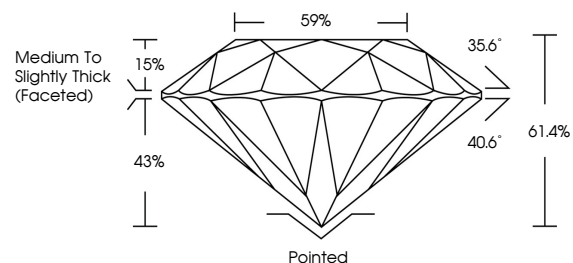

PROPORTIONS