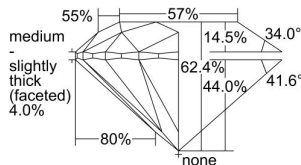

GIA®

FACSIMILE

GIA REPORT 7413608357

Verify this report at GIA.edu

GIA NATURAL DIAMOND DOSSIER®

December 09, 2021
GIA Report Number **7413608357**
Shape and Cutting Style ..... **Round Brilliant**
Measurements ..... **4.27 - 4.30 x 2.68 mm**

GRADING RESULTS

Carat Weight ..... **0.30 carat**
Color Grade ..... **J**
Clarity Grade **VS2**
Cut Grade ..... **Excellent**

ADDITIONAL GRADING INFORMATION

Polish ..... **Very Good**
Symmetry ..... **Excellent**
Fluorescence ..... **Medium Blue**
Clarity Characteristics..... **Crystal, Feather**
Inscription(s): **GIA 7413608357**

PROPORTIONS

Profile to actual proportions

GRADING SCALES

GIA COLOR SCALE

COLORED	D
	E
	F
	G
	H
	I
	J
NEAR COLORLESS	K
	L
	M
Faint	N
	O
	P
	Q
	R
	S
	T
	U
	V
	W
	X
	Y
Light	Z

GIA CLARITY SCALE

FLAWLESS	VERY VERY SLIGHTLY INCLUDED	FLAWLESS	
			FLAWLESS
INTERNALLY FLAWLESS	VERY SLIGHTLY INCLUDED	VVS₁	
		VVS₂	
VS₁	SLIGHTLY INCLUDED	VS₁	
		VS₂	
SI₁	INCLUDED	SI₁	
		SI₂	
I₁	POOR	I₁	
		I₂	
I₃			

GIA CUT SCALE

EXCELLENT	VERY GOOD	GOOD	FAIR	POOR