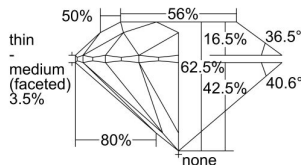

GIA®

FACSIMILE

GIA REPORT 7412078934

Verify this report at GIA.edu

GIA NATURAL DIAMOND DOSSIER®

December 02, 2021
GIA Report Number **7412078934**
Shape and Cutting Style ..... **Round Brilliant**
Measurements ..... **4.77 - 4.80 x 2.99 mm**

GRADING RESULTS

Carat Weight ..... **0.42 carat**
Color Grade ..... **H**
Clarity Grade **S12**
Cut Grade ..... **Excellent**

ADDITIONAL GRADING INFORMATION

Polish ..... **Excellent**
Symmetry ..... **Excellent**
Fluorescence ..... **None**
Clarity Characteristics ..... **Cloud, Crystal**
Inscription(s): **GIA 7412078934**

PROPORTIONS

Profile to actual proportions