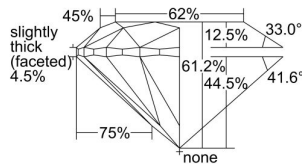

GIA®

FACSIMILE

GIA REPORT

7411594104

Verify this report at GIA.edu

GIA NATURAL DIAMOND DOSSIER®

December 10, 2021
GIA Report Number 7411594104
Shape and Cutting Style ..... Round Brilliant
Measurements ..... 5.93 - 5.96 x 3.64 mm

GRADING RESULTS

Carat Weight ..... 0.80 carat
Color Grade ..... G
Clarity Grade VVS1
Cut Grade ..... Excellent

ADDITIONAL GRADING INFORMATION

Polish ..... Excellent
Symmetry ..... Excellent
Fluorescence ..... Strong Blue
Clarity Characteristics ..... Pinpoint, Feather
Inscription(s): GIA 7411594104

PROPORTIONS

Profile to actual proportions

GRADING SCALES

GIA COLOR SCALE	GIA CLARITY SCALE	GIA CUT SCALE	
D	FLAWLESS	EXCELLENT	
E	INTERNALLY FLAWLESS		
F		VVS₁	VERY GOOD
G	VVS₂		
H	VS₁	GOOD	
I	VS₂		
J	SI₁	FAIR	
K	SI₂		
L	I₁	POOR	
M	I₂		
N	I₃		
O			
P			
Q			
R			
S			
T			
U			
V			
W			
X			
Y			
Z