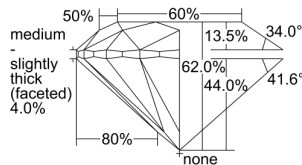

GIA®

FACSIMILE

GIA REPORT 7408640901

Verify this report at GIA.edu

GIA NATURAL DIAMOND DOSSIER®

October 09, 2021
GIA Report Number **7408640901**
Shape and Cutting Style ..... **Round Brilliant**
Measurements ..... **4.28 - 4.30 x 2.66 mm**

GRADING RESULTS

Carat Weight ..... **0.30 carat**
Color Grade ..... **E**
Clarity Grade **S11**
Cut Grade ..... **Excellent**

ADDITIONAL GRADING INFORMATION

Polish ..... **Excellent**
Symmetry ..... **Excellent**
Fluorescence ..... **Faint**
Clarity Characteristics..... **Crystal, Needle, Cloud**
Inscription(s): **GIA 7408640901**

PROPORTIONS

Profile to actual proportions

GRADING SCALES

GIA COLOR SCALE

COLORESS	D
	E
	F
	G
	H
	I
	J
NEAR COLORESS	K
	L
FAIN	M
	N
	O
	P
	Q
VERY LIGHT	R
	S
	T
	U
	V
	W
	X
	Y
LIGHT	Z

GIA CLARITY SCALE

FLAWLESS	VERY VERY SLIGHTLY INCLUDED	VVS₁	VVS₂	VS₁	VS₂	SI₁	SI₂	I₁	I₂	I₃	
											INTERNAL FLAWLESS

GIA CUT SCALE

EXCELLENT
VERY GOOD
GOOD
FAIR
POOR